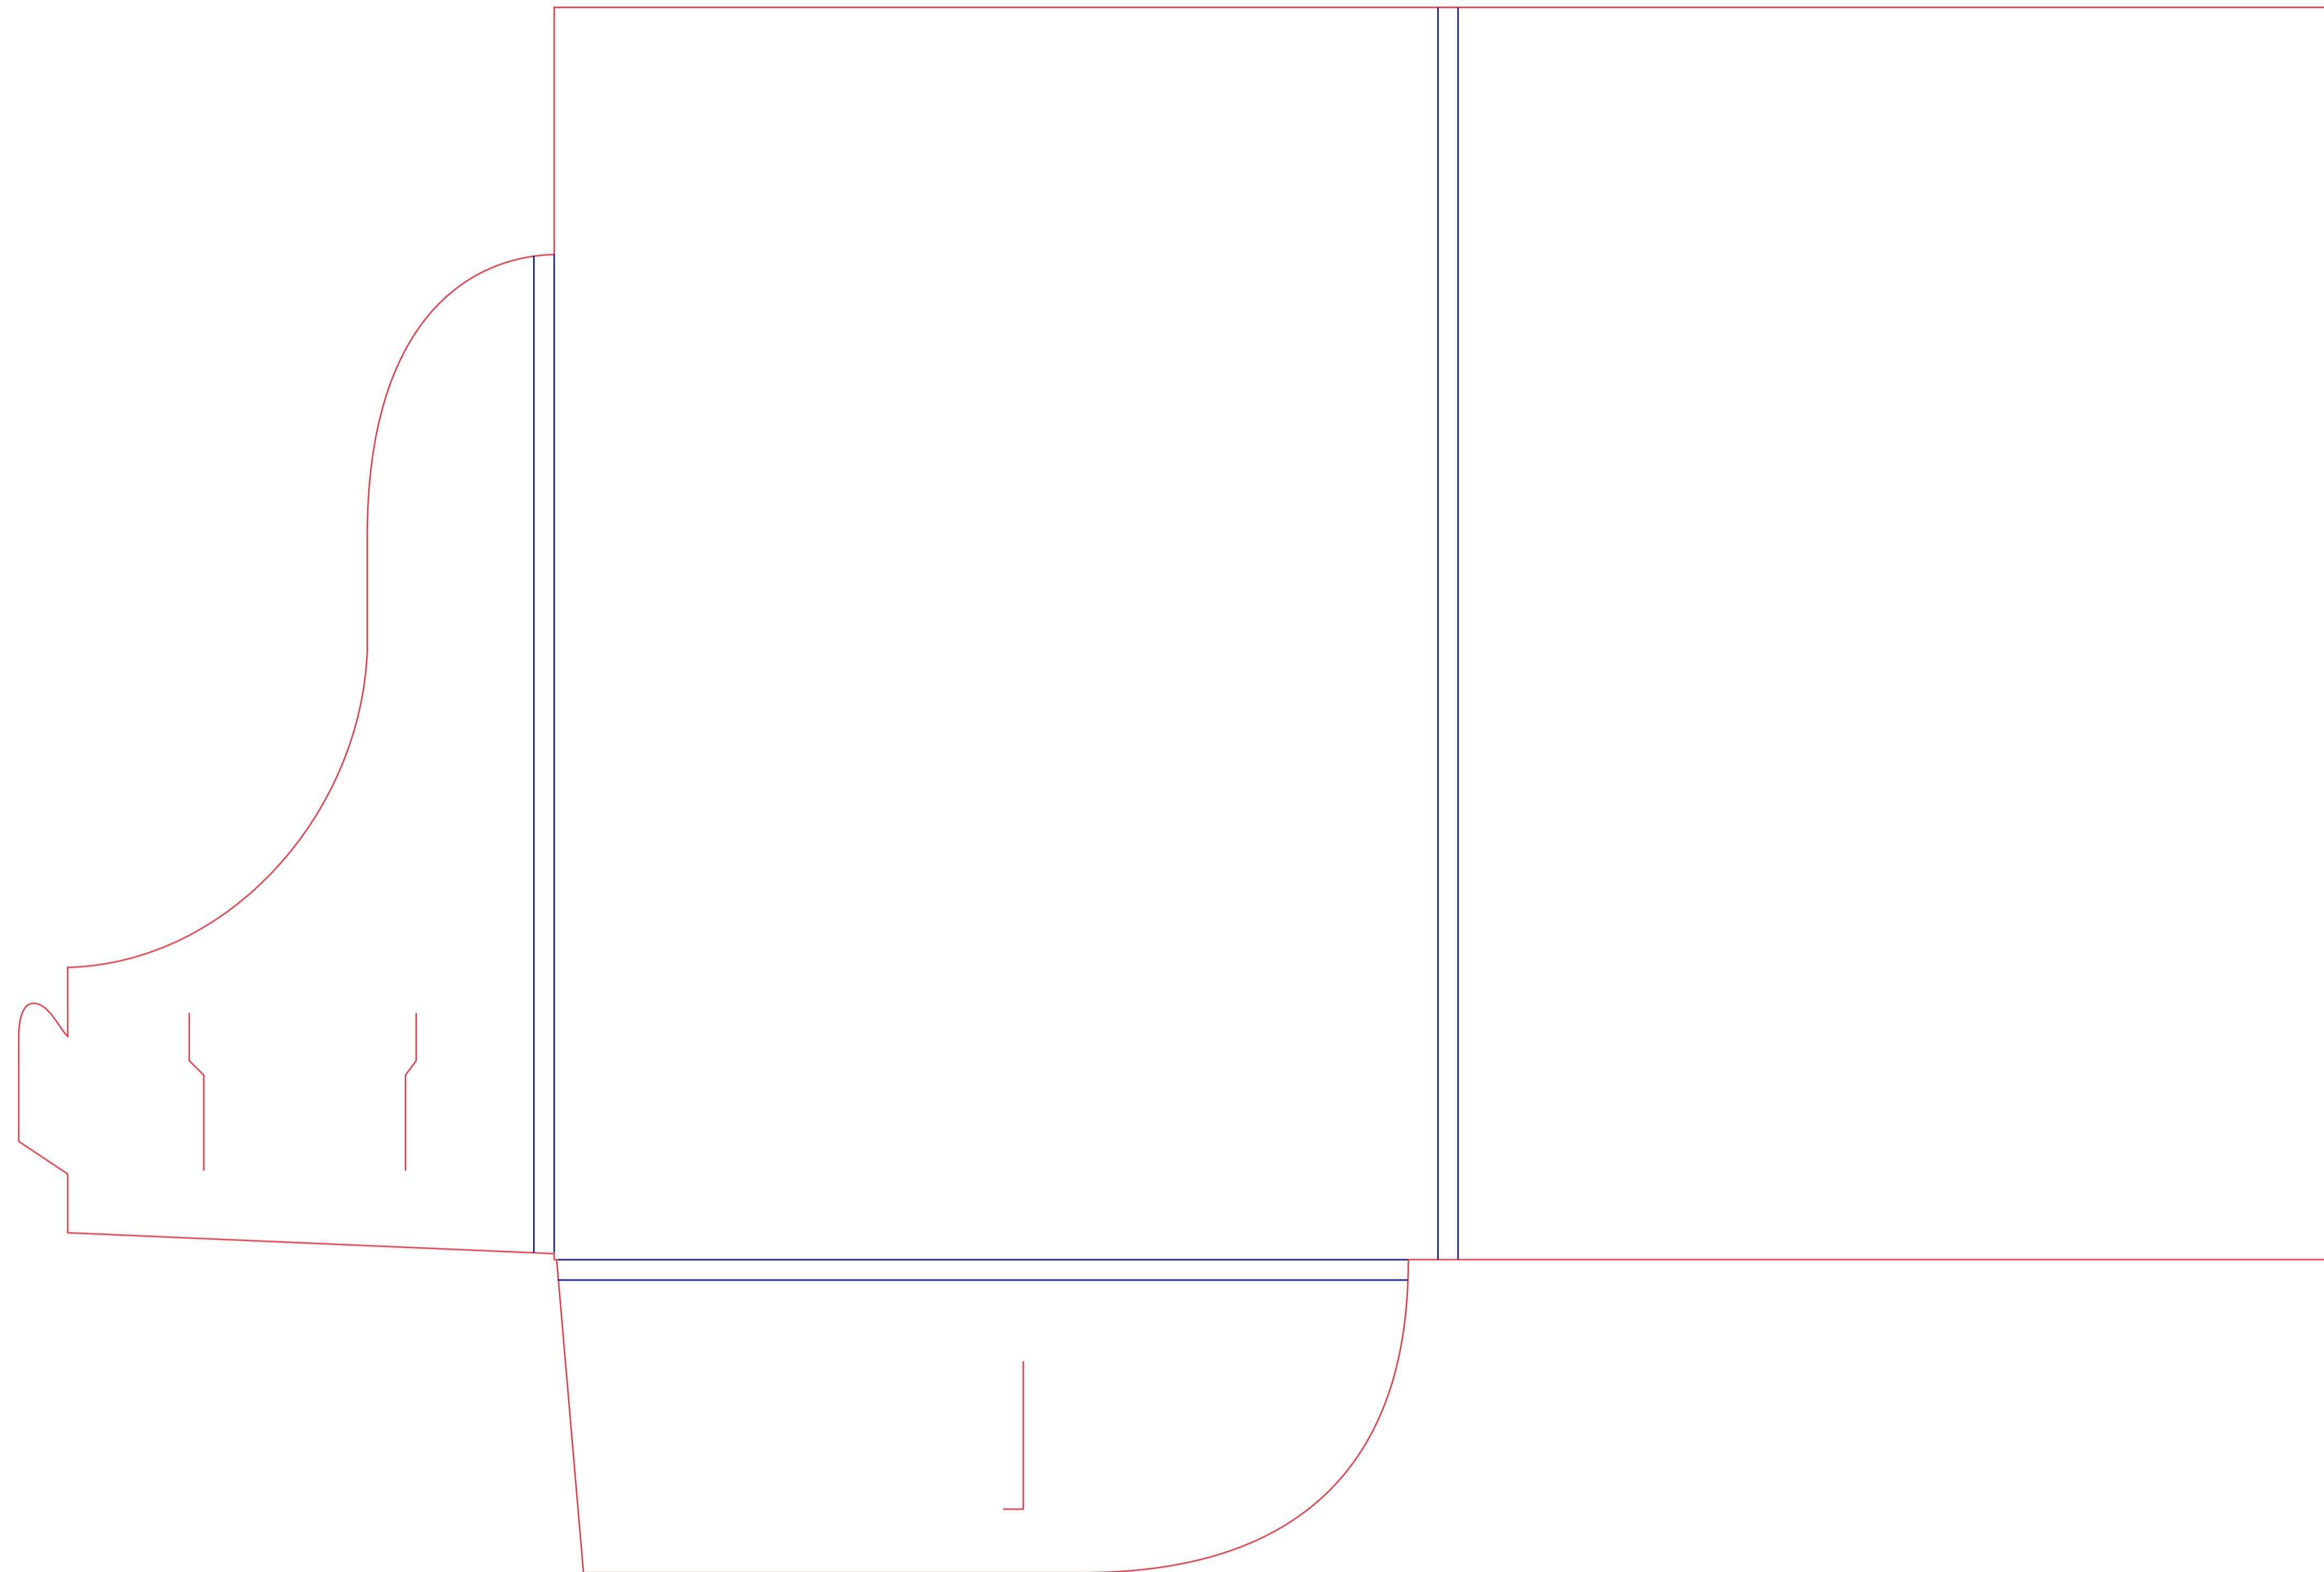

FITS A4 Portrait
POCKET TYPE Single Interlocking
FORMED SIZE 215x316 mm (WxH)
FLAT SIZE 530x396 mm (WxH)
GUTTER SIZE 5mm
BUSINESS CARDS Landscape

CODE KEY

A4/A5/DL Fits Size
P/L Portrait / Landscape
S/D Single / Double Pocket
I/G/N Interlocking / Glued / No Form Tab
M Misc (Incl. Specialty Size & Multi Panel (3+))
5/10/15 Gusset Size (mm)