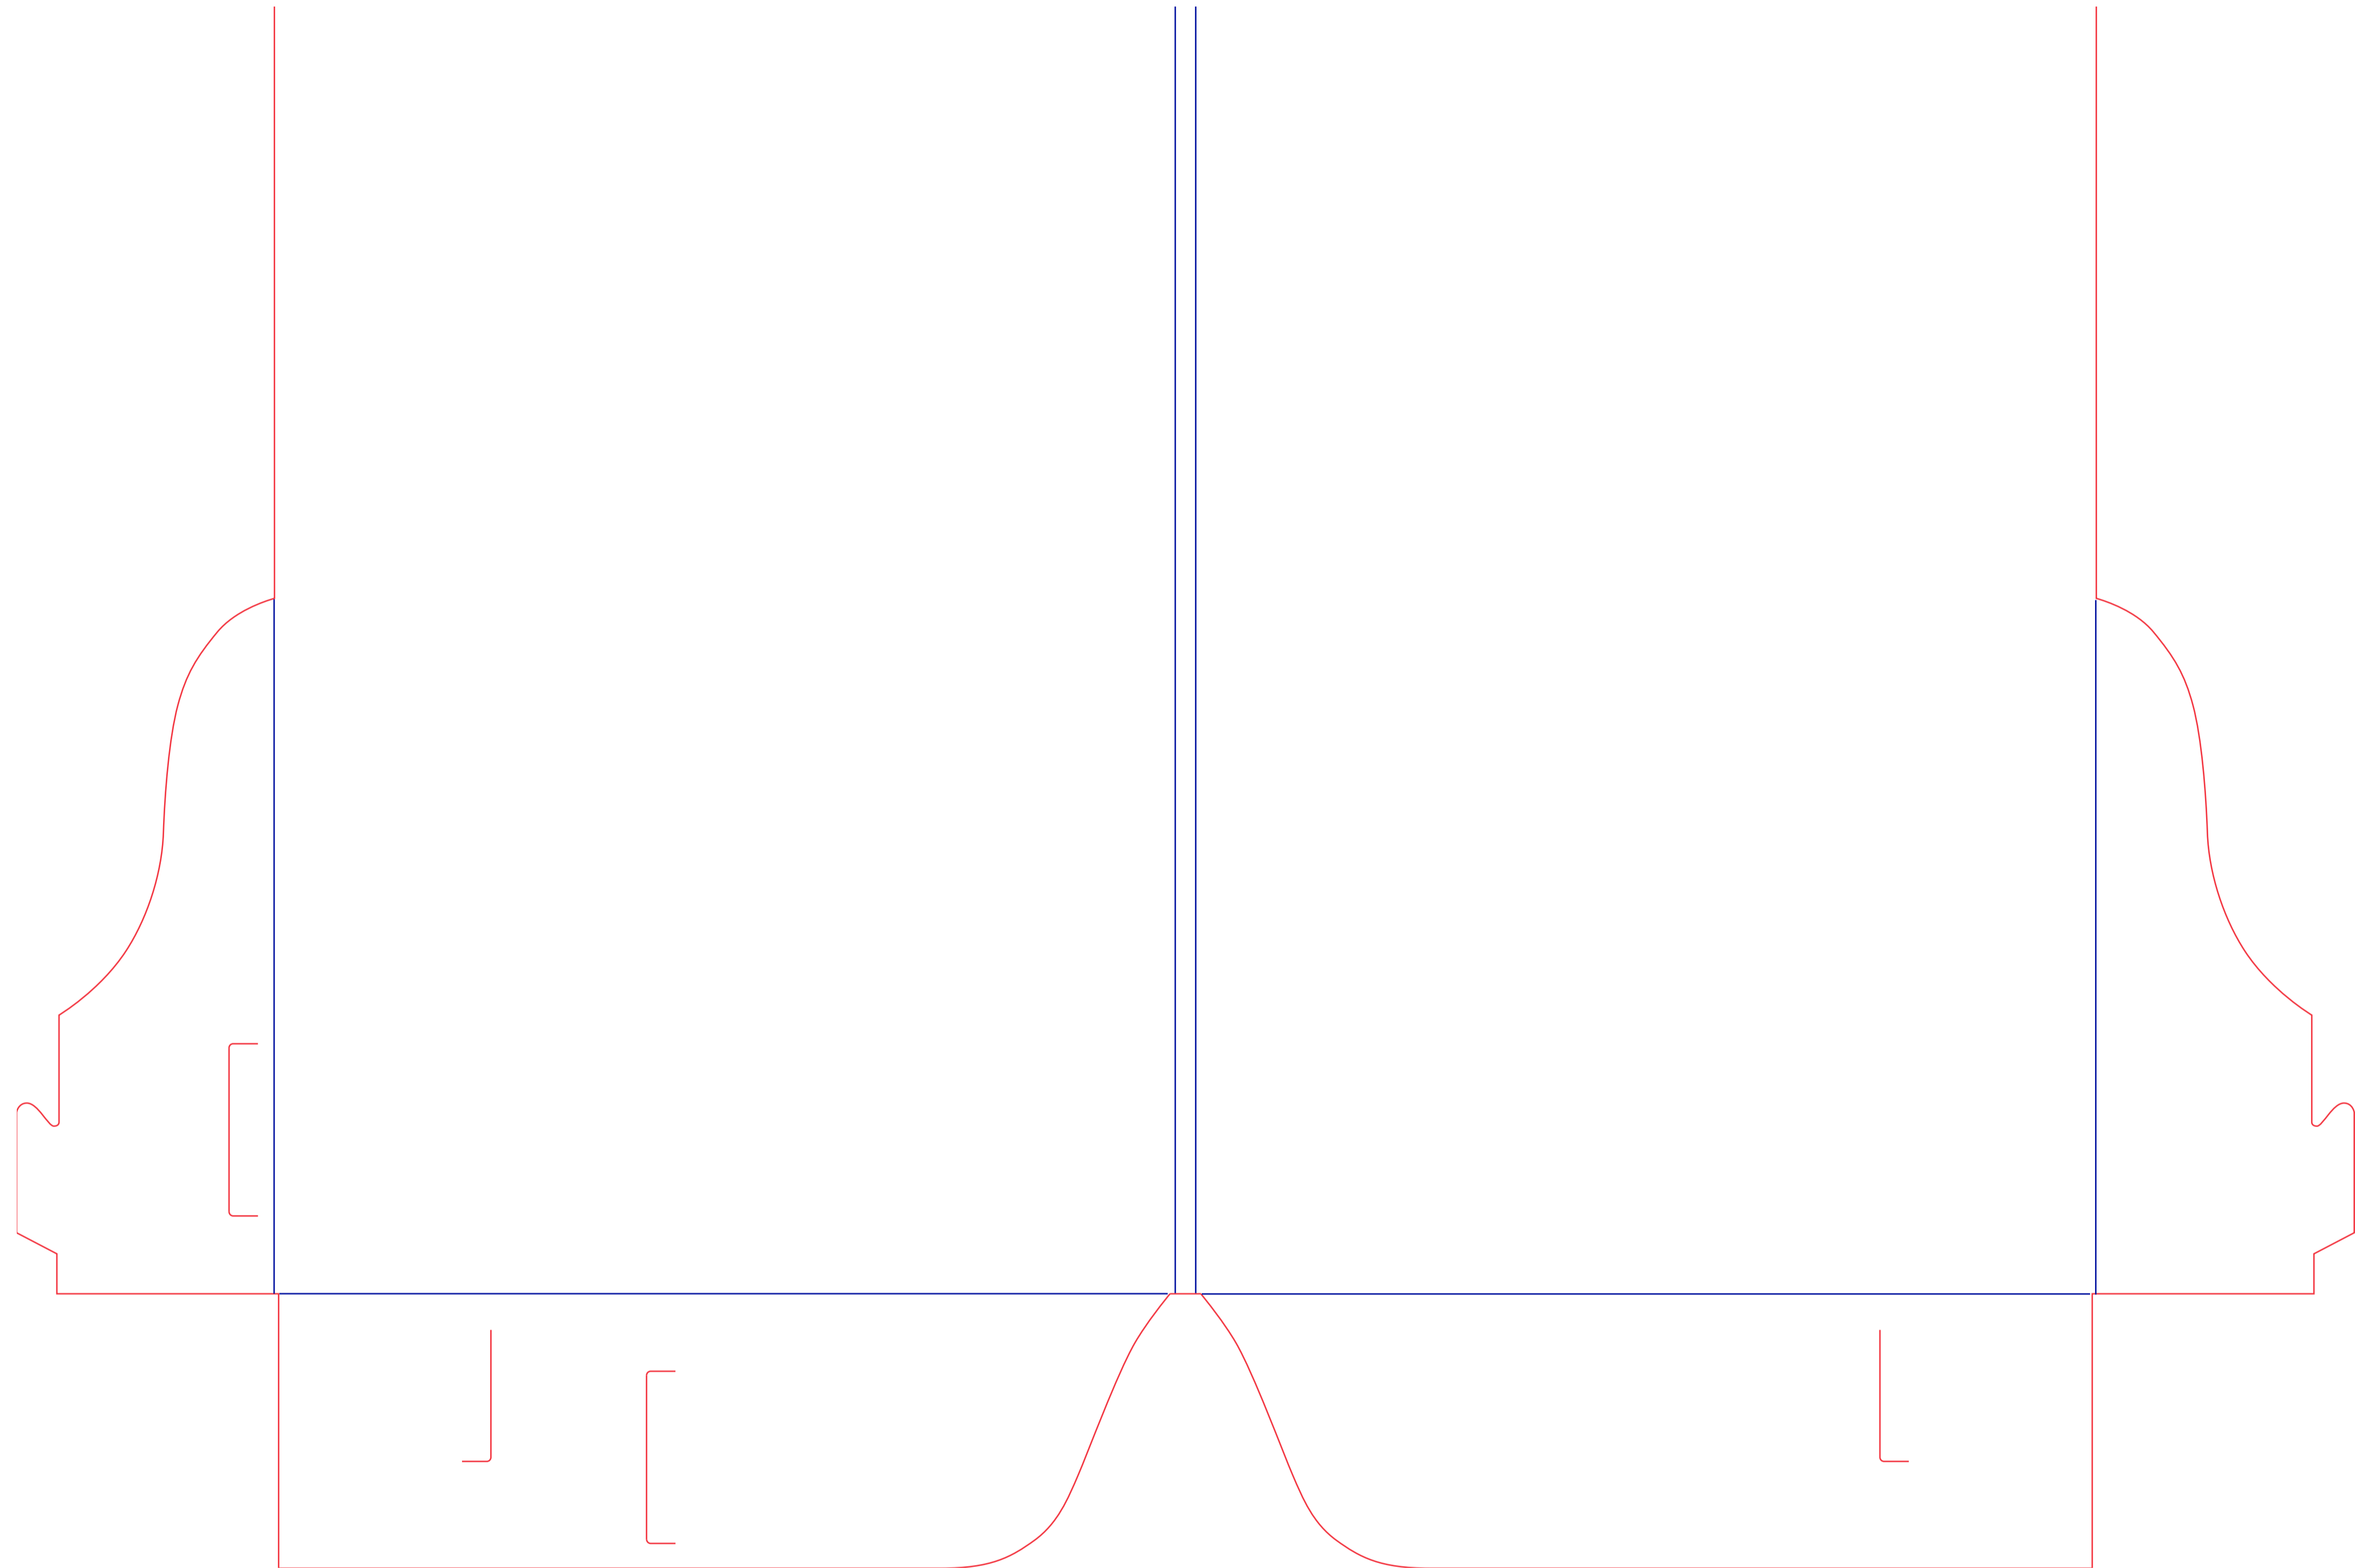

FITS A4 Portrait
POCKET TYPE Double Interlocking
FORMED SIZE 217x307 mm (WxH)
FLAT SIZE 552x354 mm (WxH)
GUTTER SIZE 4mm
BUSINESS CARDS (2) Yes - Portrait & Landscape

CODE KEY

A4/A5/DL Fits Size
P/L Portrait / Landscape
S/D Single / Double Pocket
I/G/N Interlocking / Glued / No Form Tab
M Misc (Incl. Specialty Size & Multi Panel (3+))
5/10/15 Gusset Size (mm)