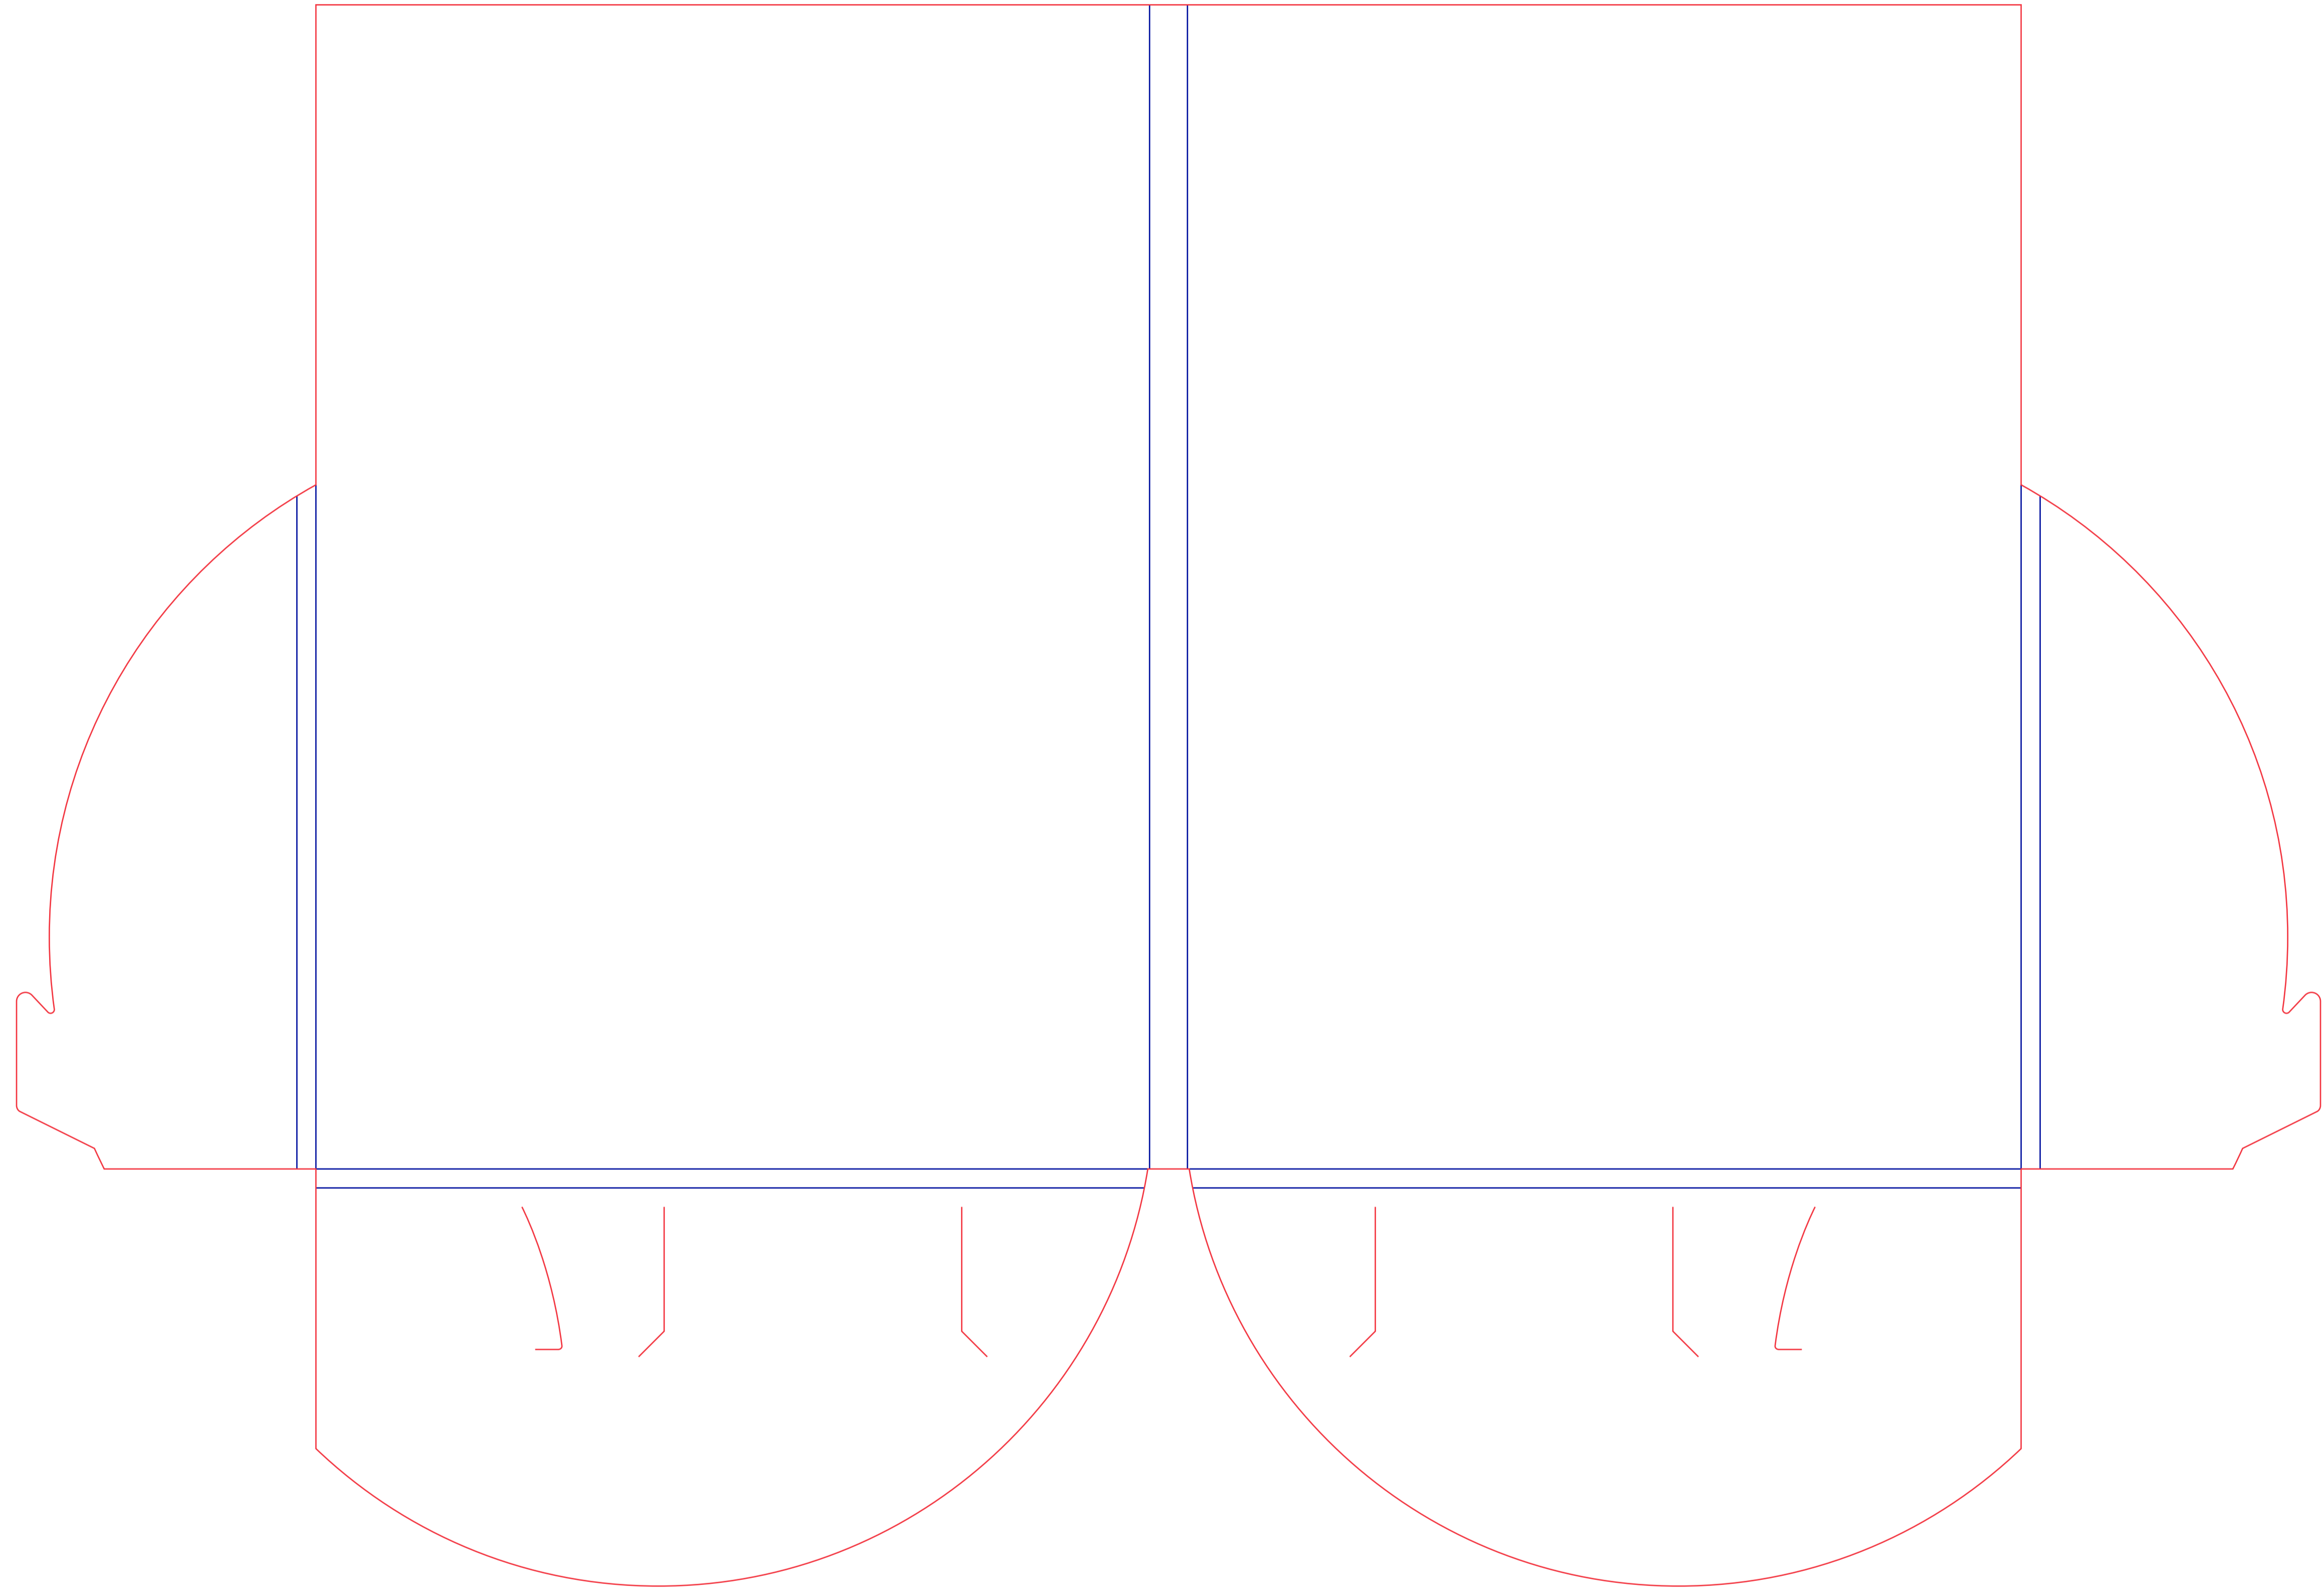

FITS A4 Portrait
POCKET TYPE Double Interlocking
FORMED SIZE 226x314 mm (WxH)
FLAT SIZE 600x385 mm (WxH)
GUTTER SIZE 6mm
BUSINESS CARDS Landscape

CODE KEY

A4/A5/DL Fits Size
P/L Portrait / Landscape
S/D Single / Double Pocket
I/G/N Interlocking / Glued / No Form Tab
M Misc (Incl. Specialty Size & Multi Panel (3+))
5/10/15 Gusset Size (mm)