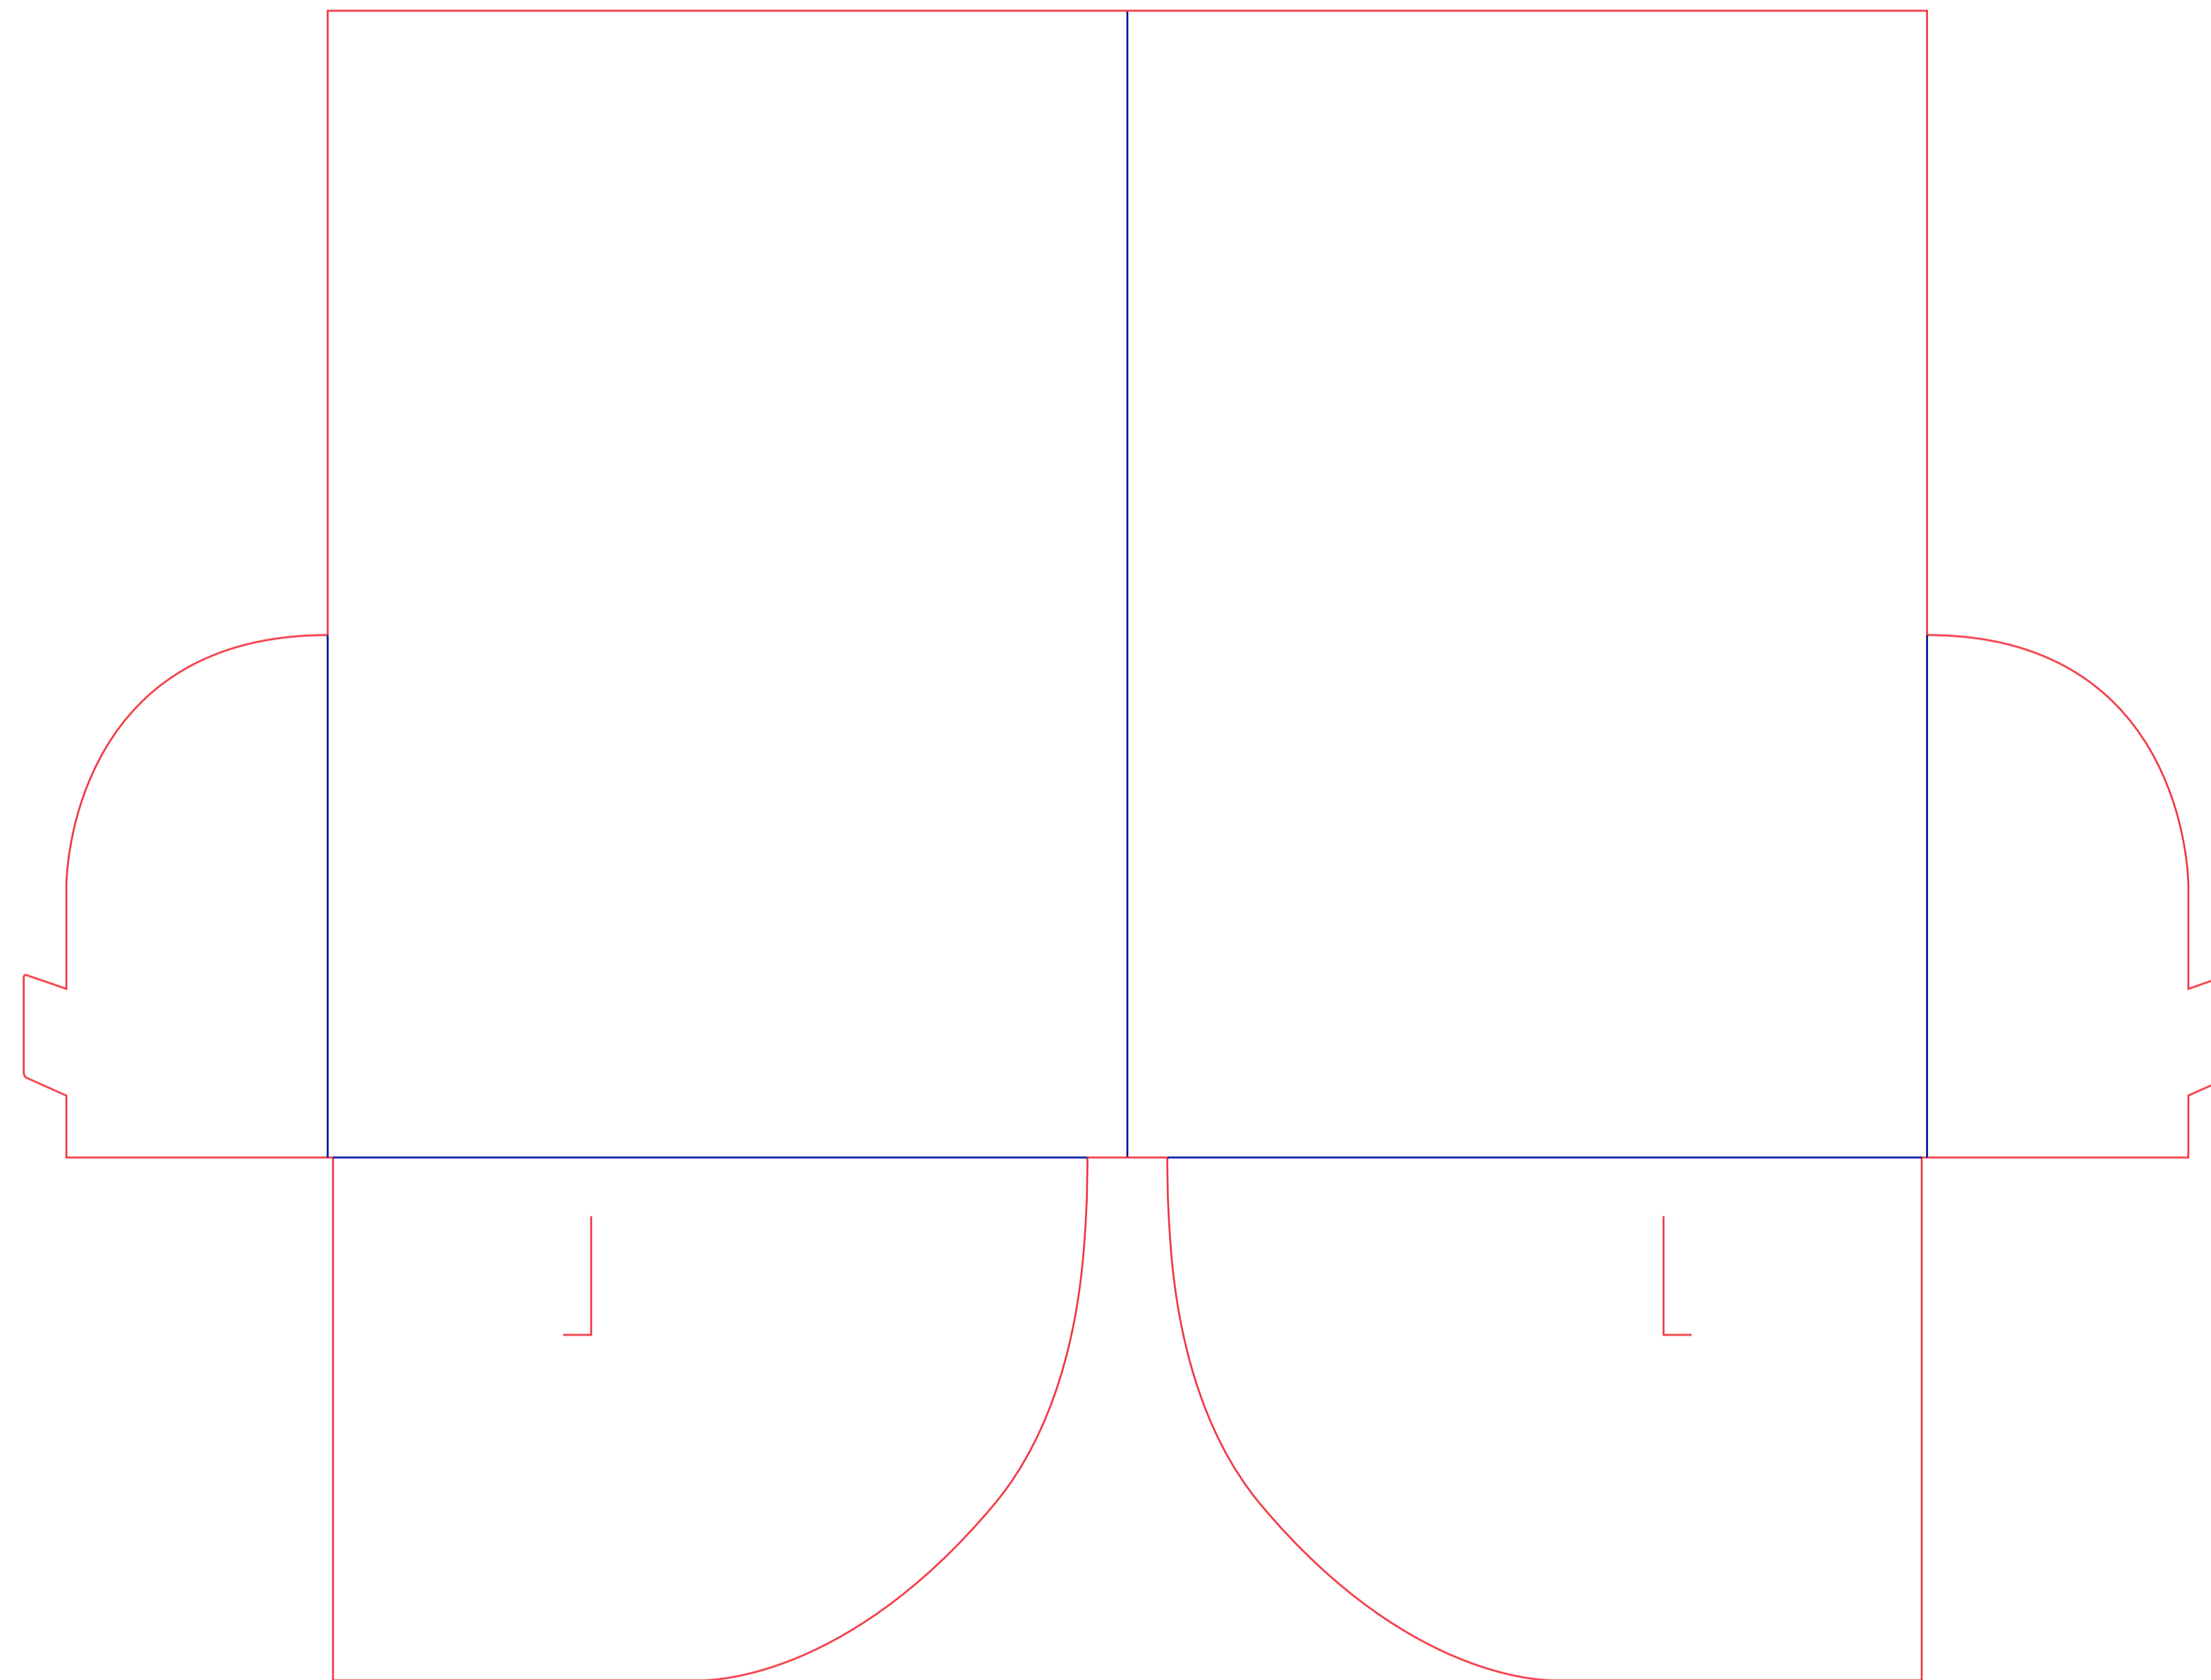

CODE:
PF-A5PDI-01

PF Pg 110 | 100mm 100% Scale
p. 07 578 7506 | 219 Cameron Road, Tauranga 3110 | kaleprint.co.nz
Die-lines are property of Kale Print and cannot be reproduced without prior consent.

DESCRIPTION

FITS A5 Portrait
POCKET TYPE Double Interlocking
FORMED SIZE 150x215 mm (WxH)
FLAT SIZE 414x313 mm (WxH)
GUTTER SIZE NA
BUSINESS CARDS NA

CODE KEY

A4/A5/DL Fits Size
P/L Portrait / Landscape
S/D Single / Double Pocket
I/G/N Interlocking / Glued / No Form Tab
M Misc (Incl. Specialty Size & Multi Panel (3+))
5/10/15 Gusset Size (mm)