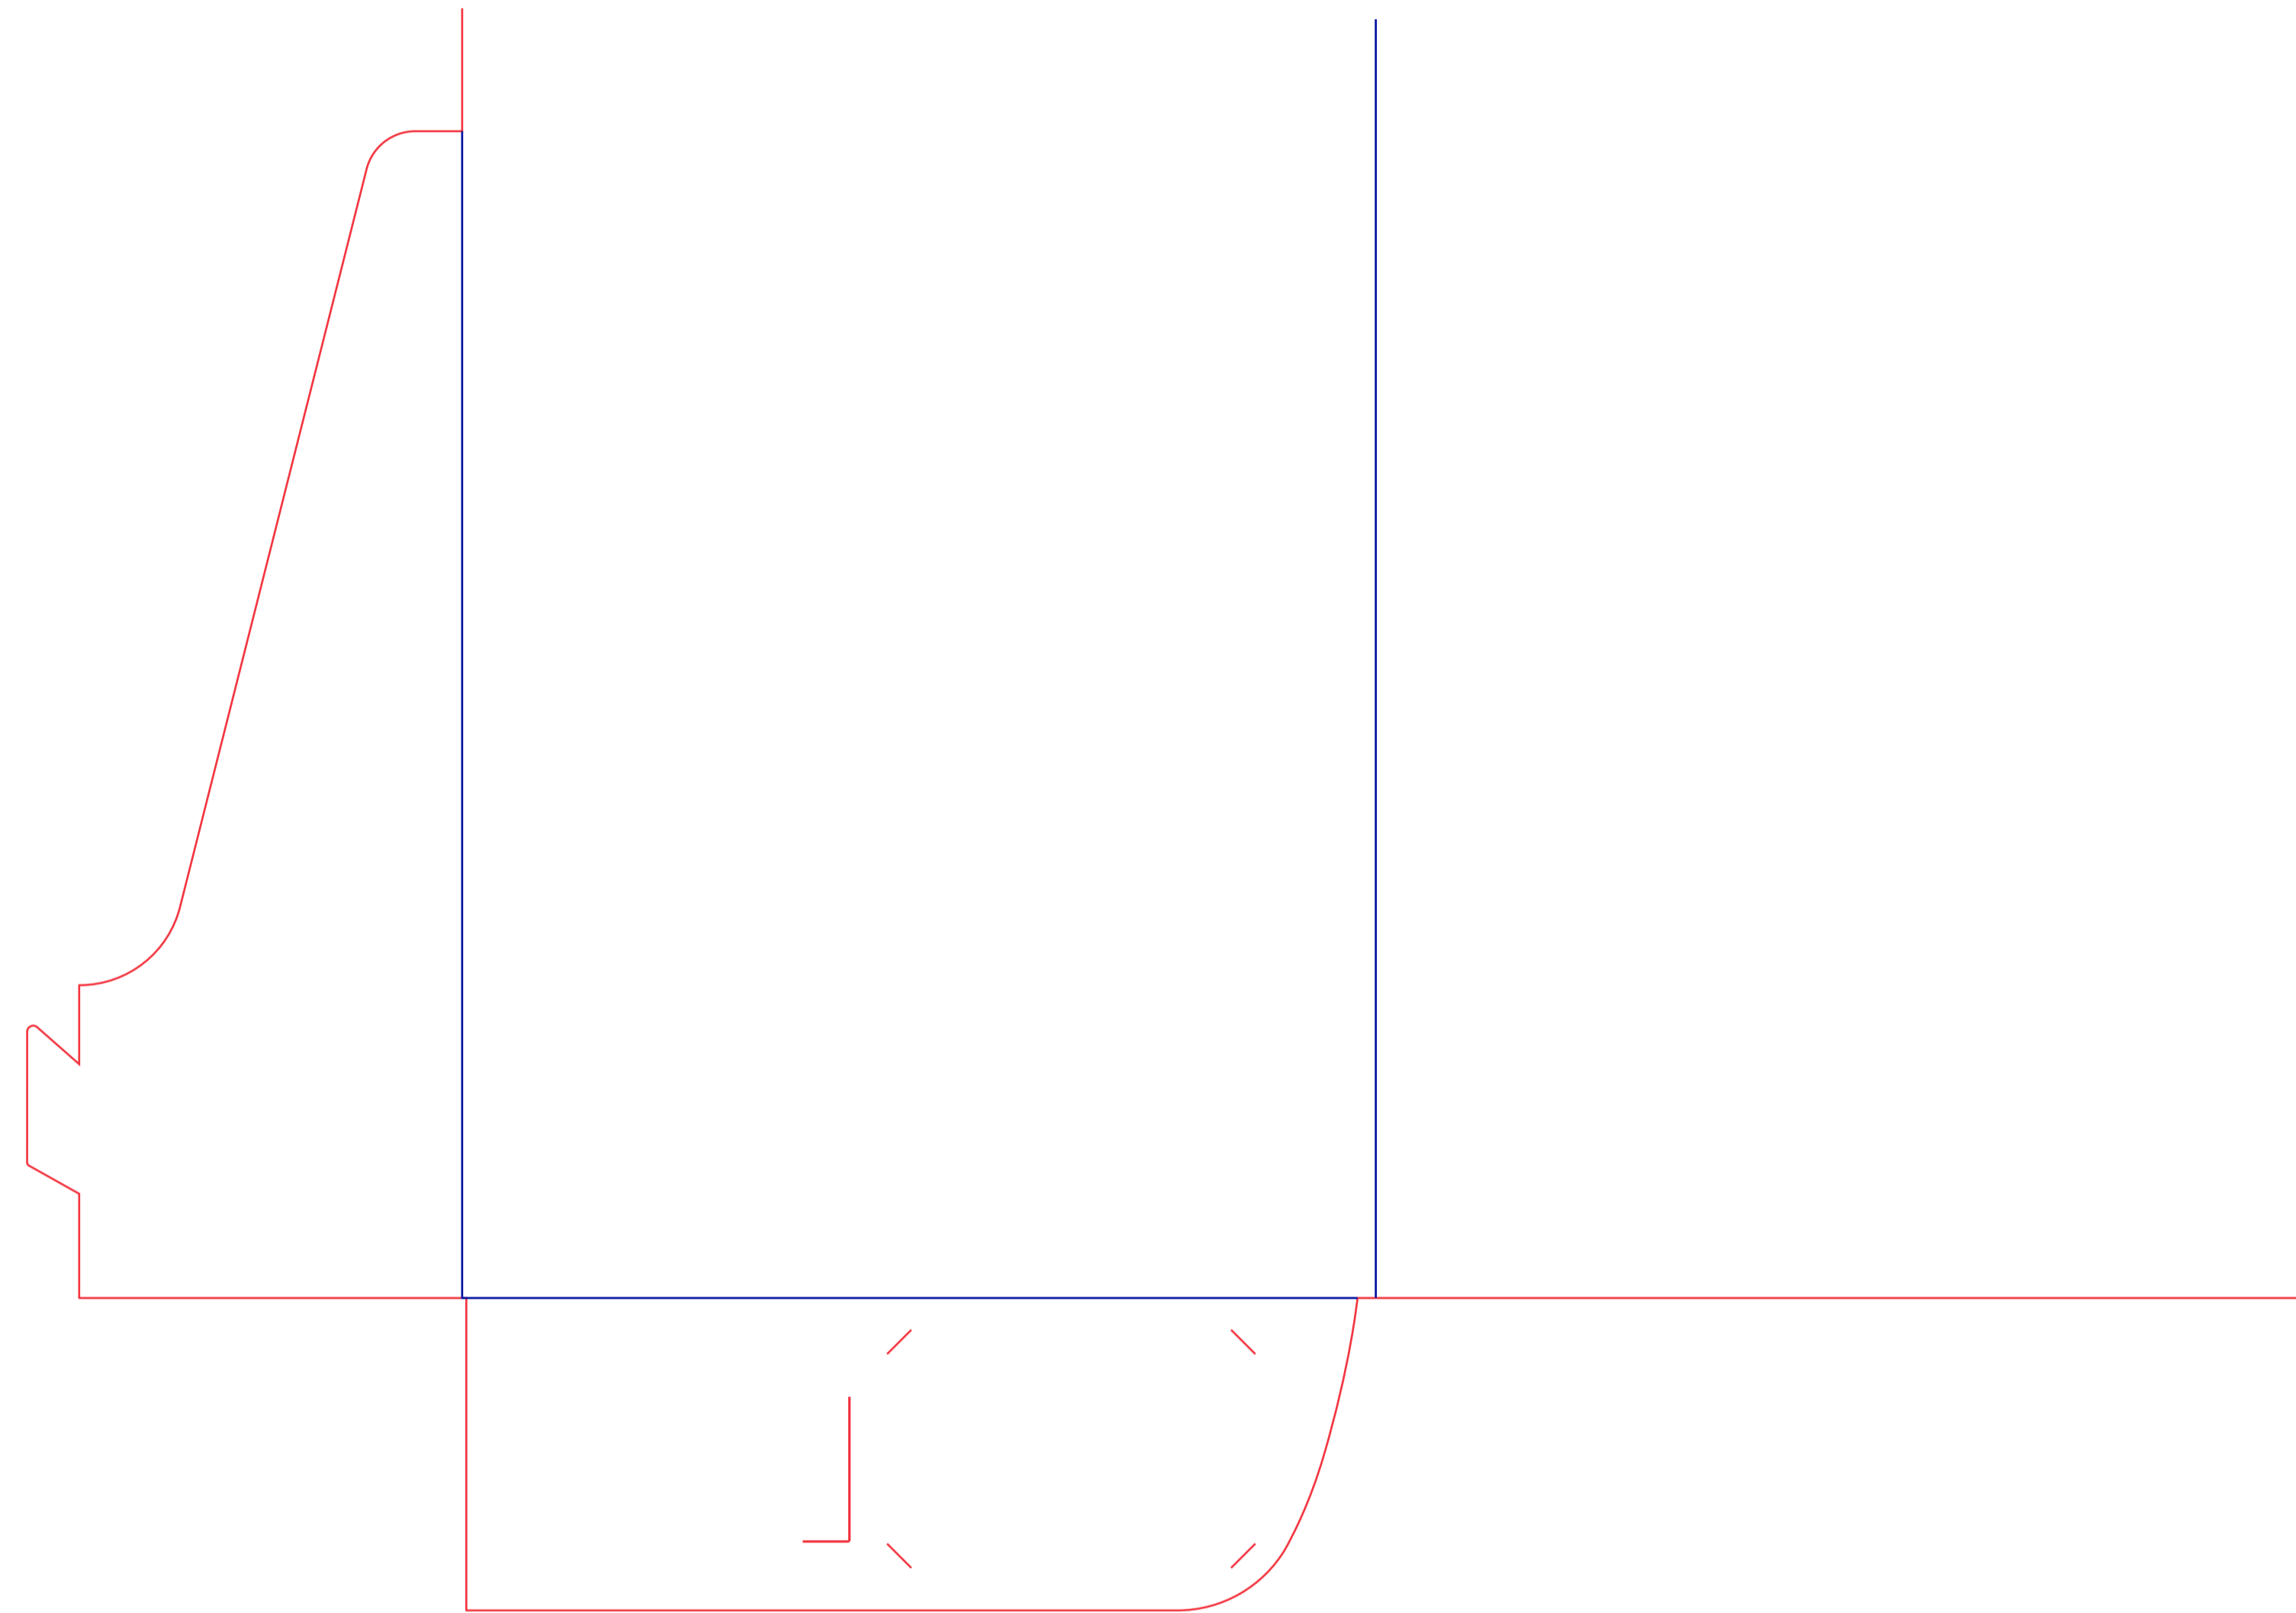

FITS A5 Portrait
POCKET TYPE Single Interlocking
FORMED SIZE 156x225 mm (WxH)
FLAT SIZE 370x290 mm (WxH)
GUTTER SIZE NA
BUSINESS CARDS NA

CODE KEY

A4/A5/DL Fits Size
P/L Portrait / Landscape
S/D Single / Double Pocket
I/G/N Interlocking / Glued / No Form Tab
M Misc (Incl. Specialty Size & Multi Panel (3+))
5/10/15 Gusset Size (mm)