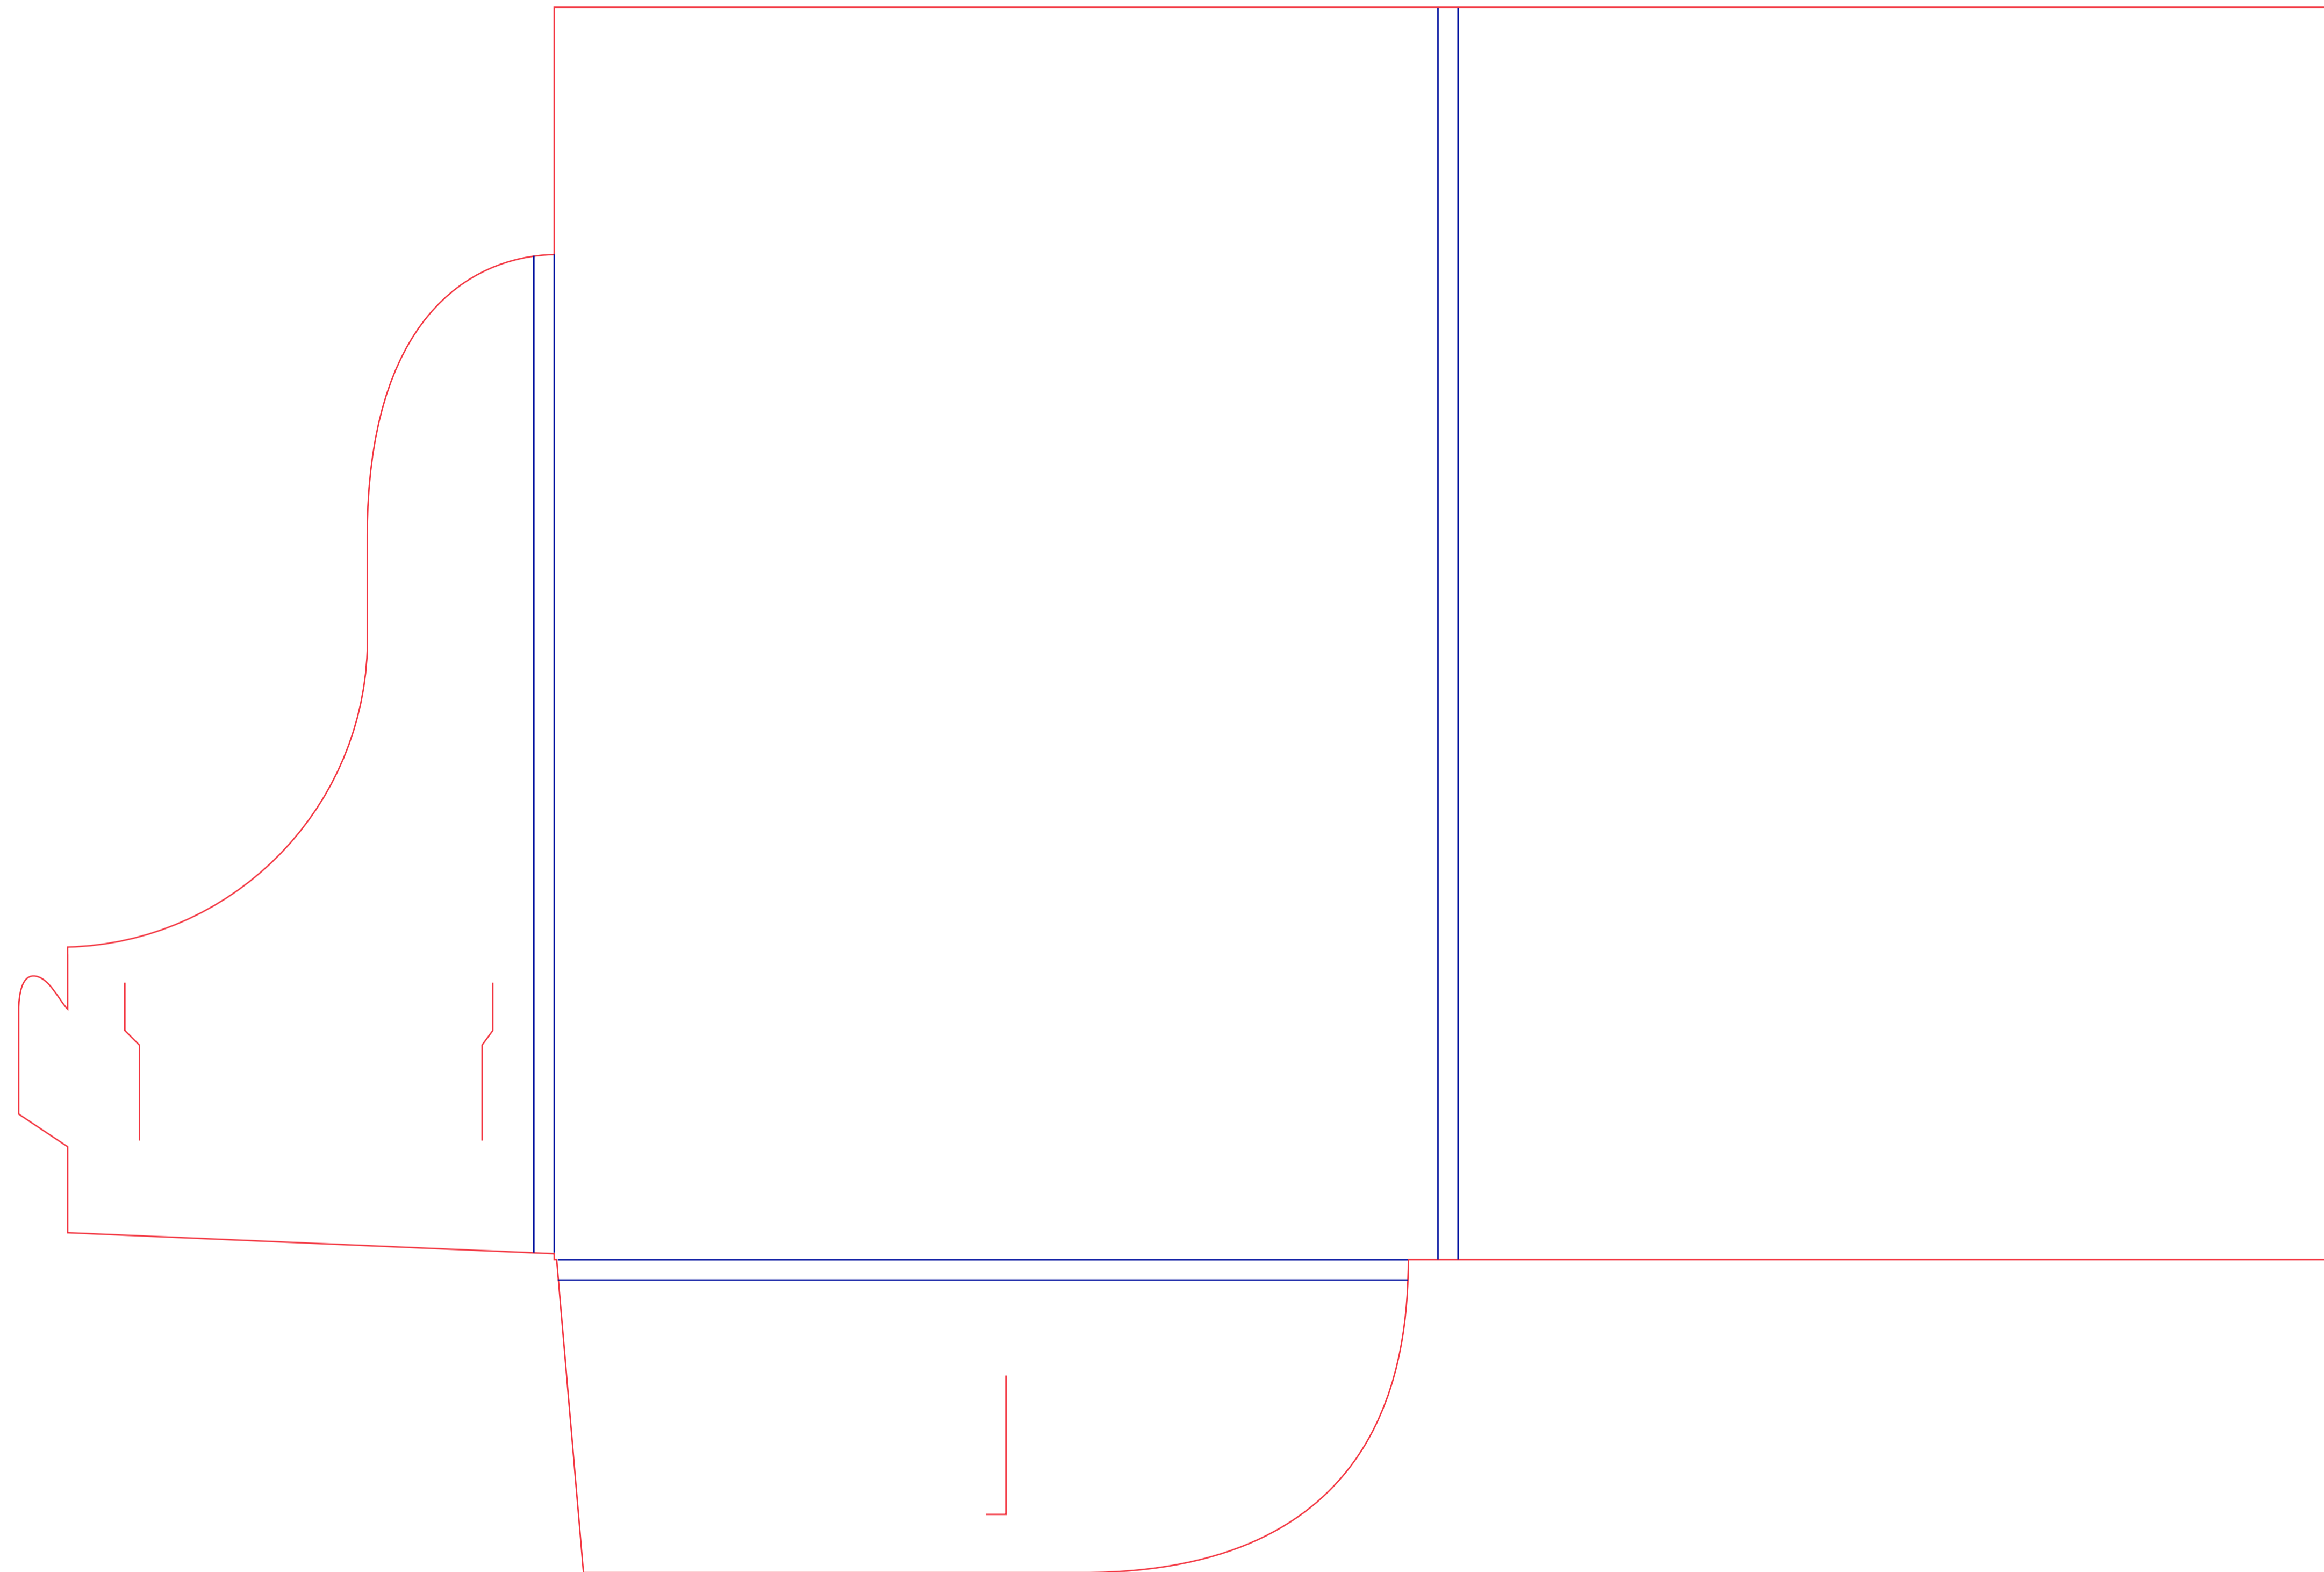

FITS A4 Portrait
POCKET TYPE Single Interlocking
FORMED SIZE 217x308 mm (WxH)
FLAT SIZE 572x385 mm (WxH)
GUTTER SIZE 5mm
BUSINESS CARDS Yes

CODE KEY

A4/A5/DL Fits Size
P/L Portrait / Landscape
S/D Single / Double Pocket
I/G/N Interlocking / Glued / No Form Tab
M Misc (Incl. Specialty Size & Multi Panel (3+))
5/10/15 Gusset Size (mm)