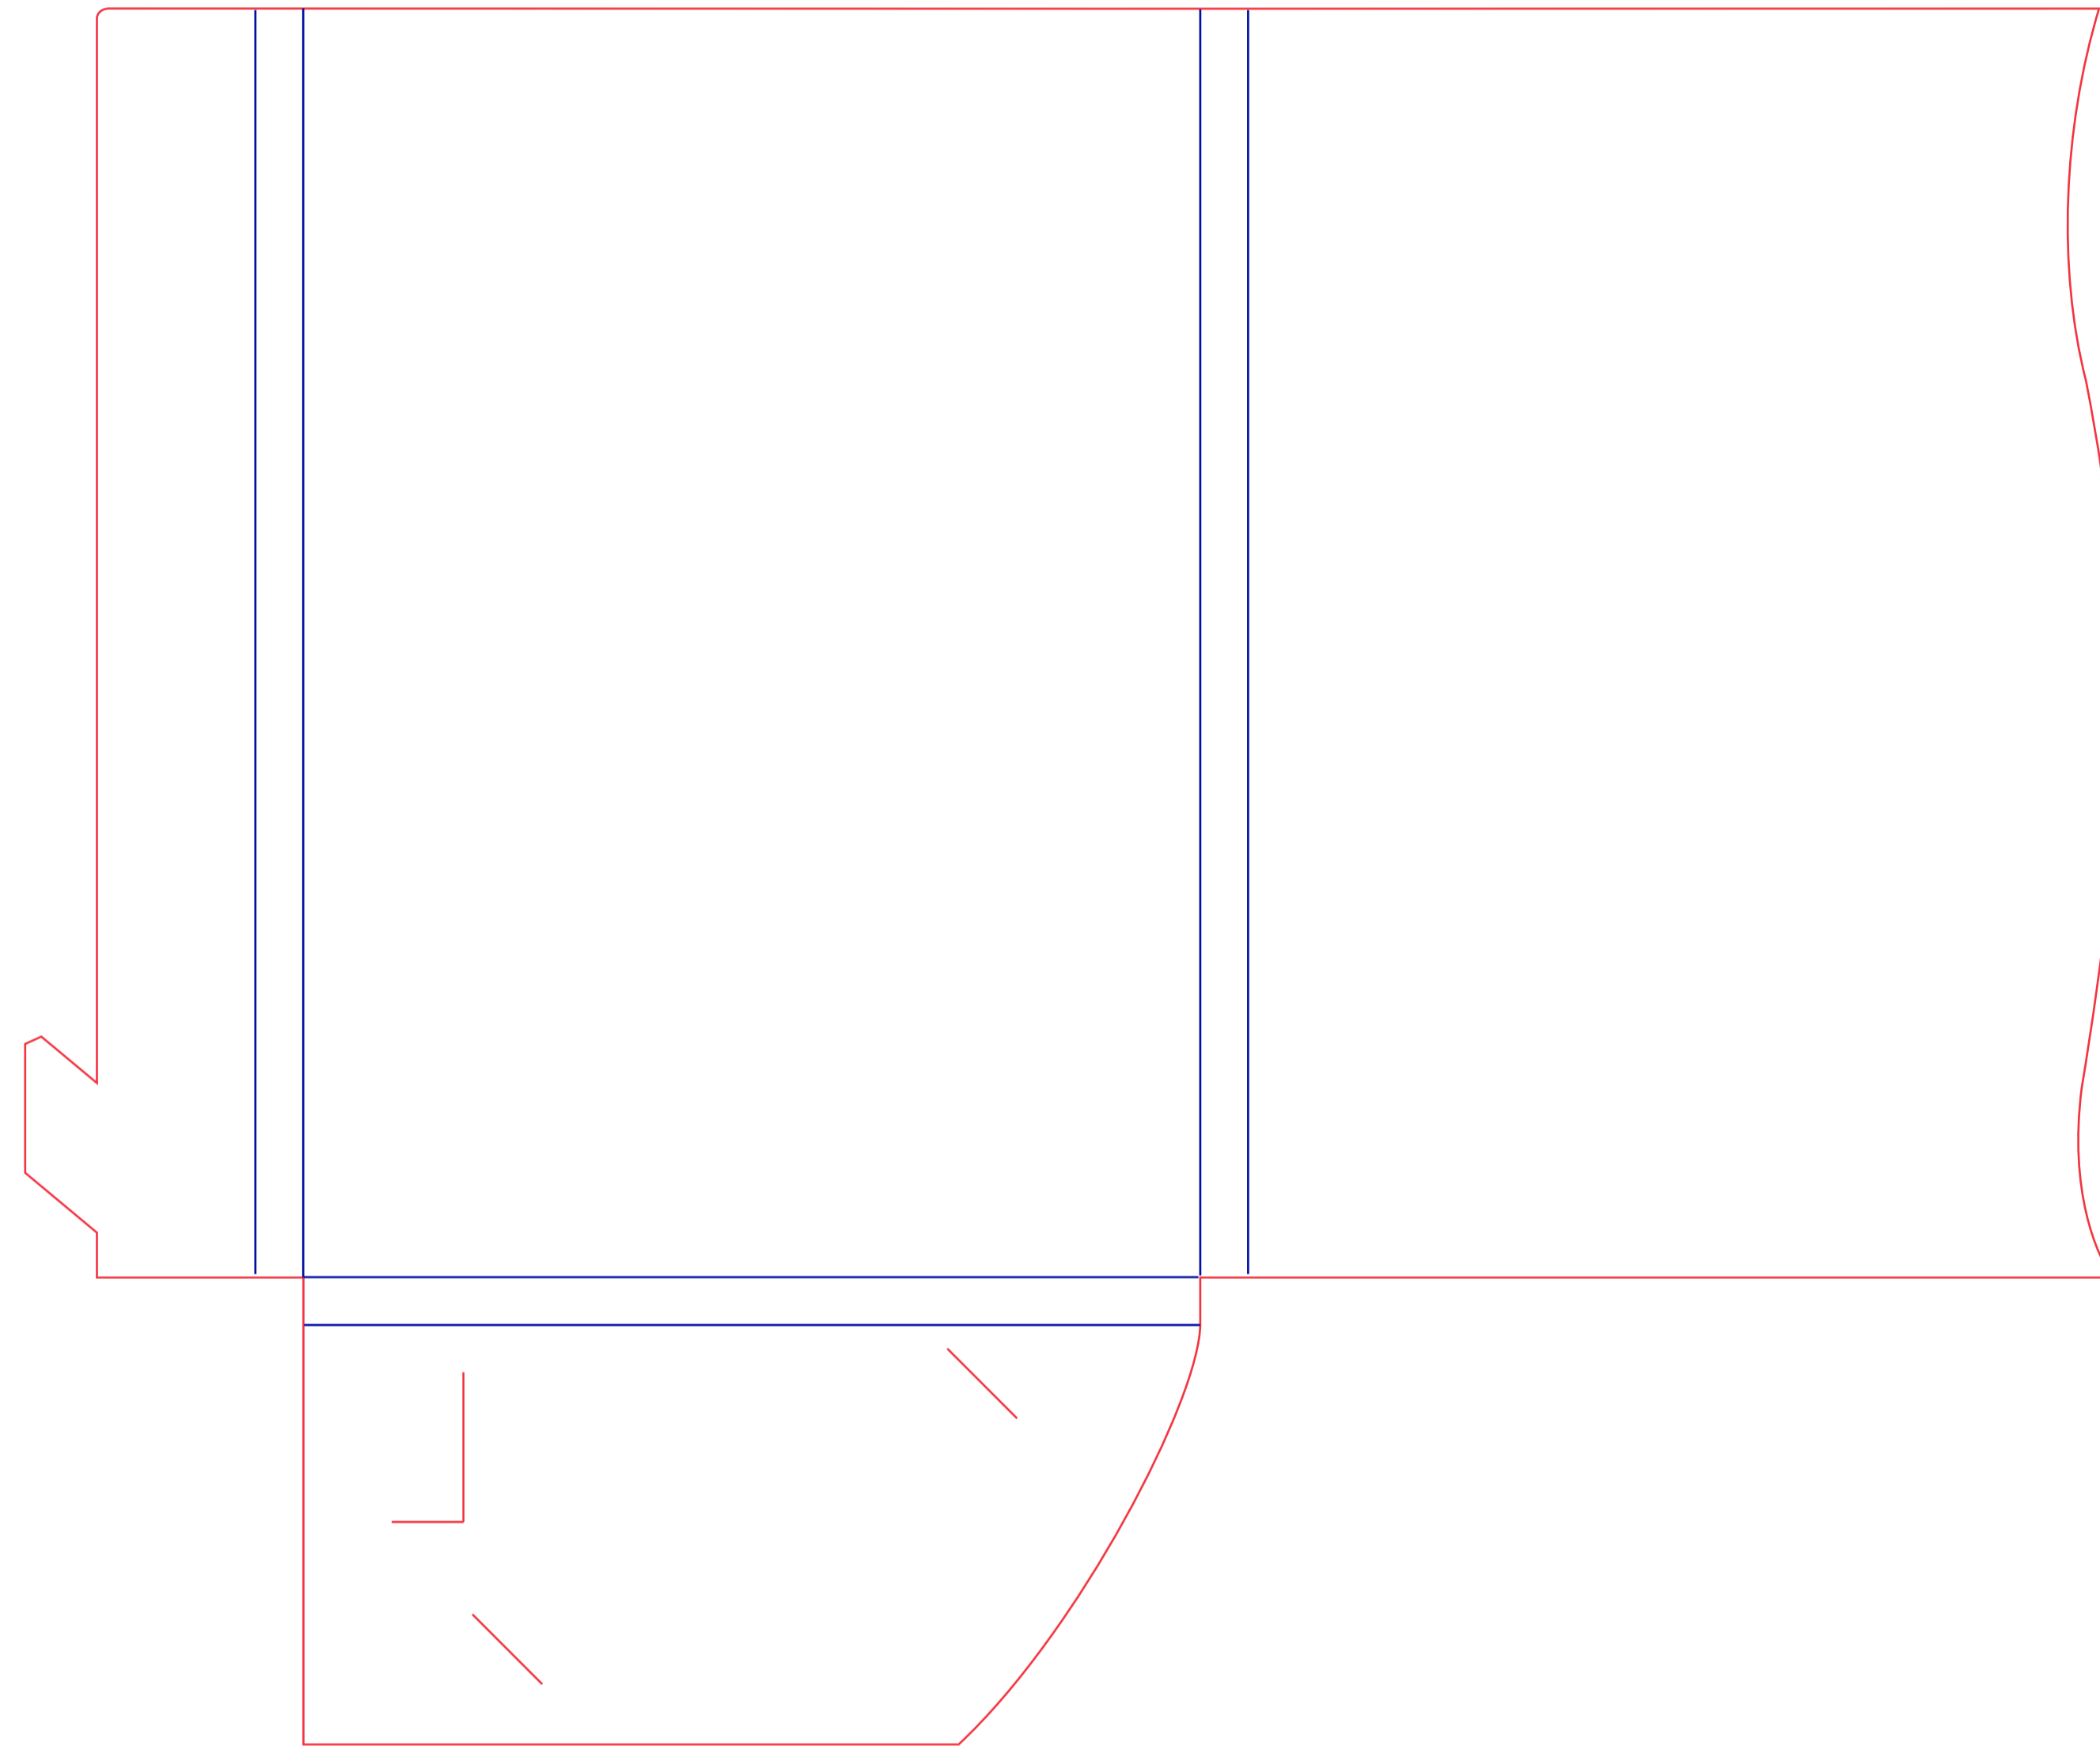

FITS A5 Portrait
POCKET TYPE Single Interlocking
FORMED SIZE 157x221 mm (WxH)
FLAT SIZE 400x292 mm (WxH)
GUTTER SIZE 5mm
BUSINESS CARDS NA

CODE KEY

A4/A5/DL Fits Size
P/L Portrait / Landscape
S/D Single / Double Pocket
I/G/N Interlocking / Glued / No Form Tab
M Misc (Incl. Specialty Size & Multi Panel (3+))
5/10/15 Gusset Size (mm)