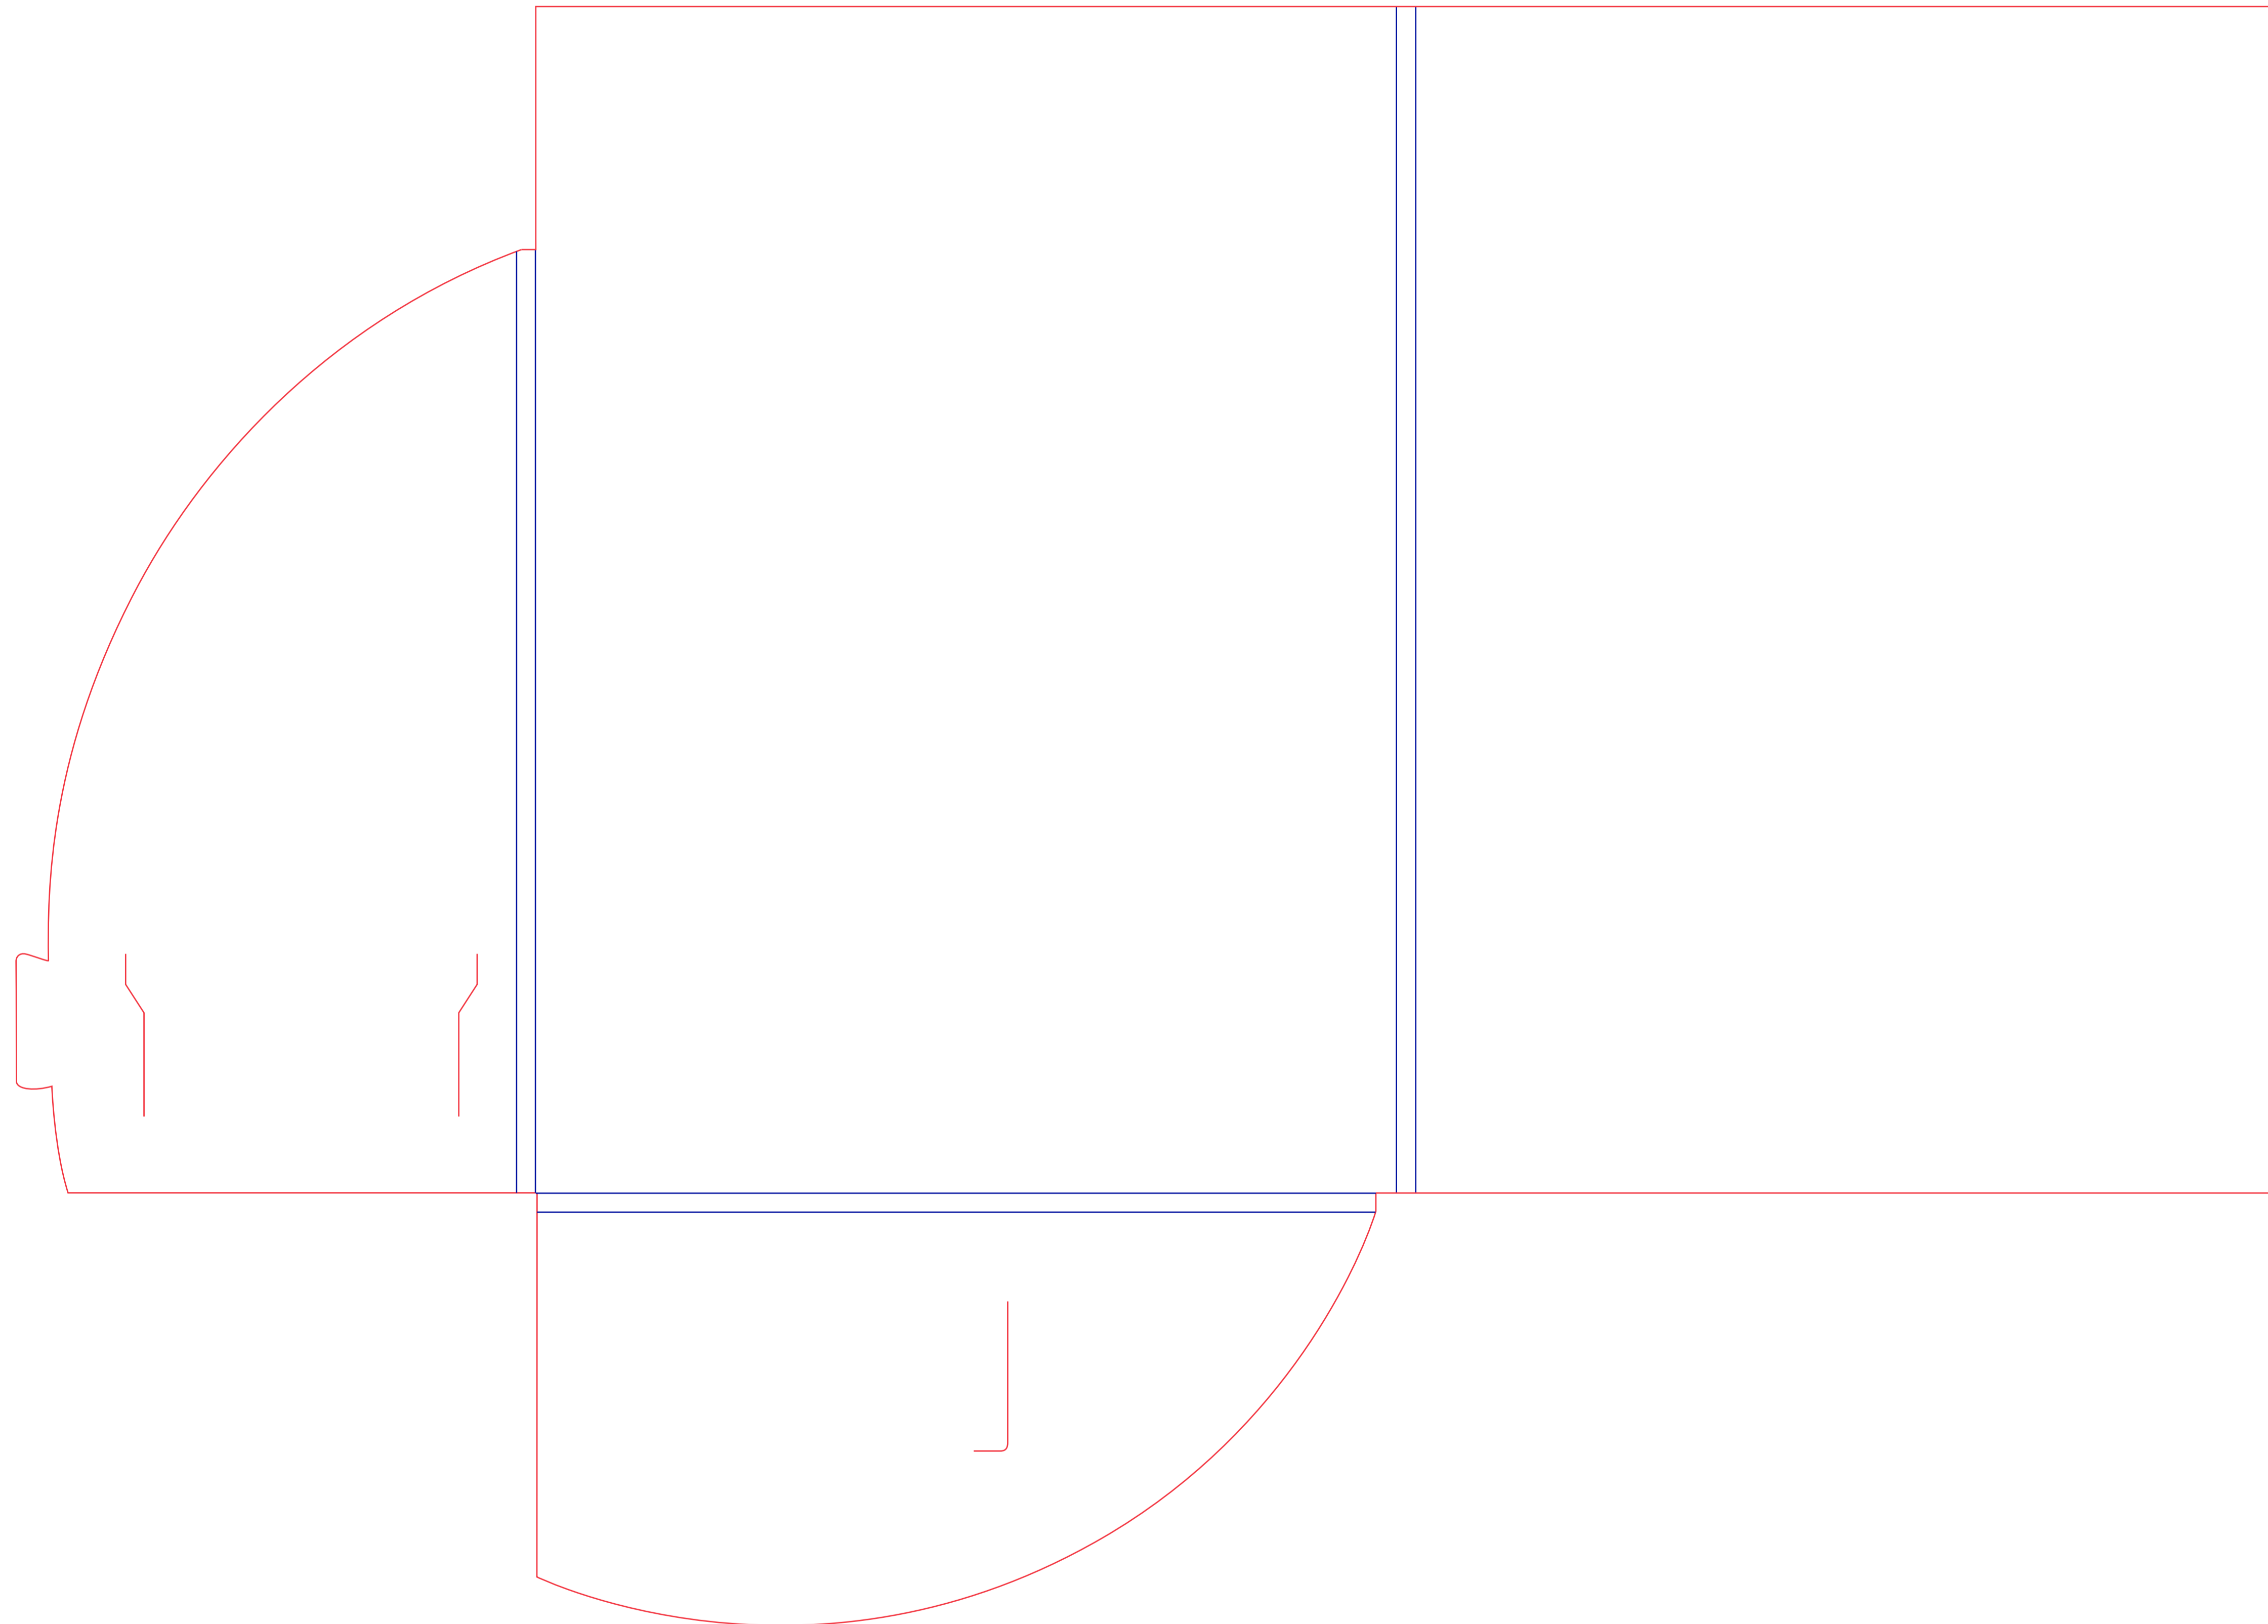

FITS A4 Portrait
POCKET TYPE Single Interlocking
FORMED SIZE 214x315 mm (WxH)
FLAT SIZE 531x394 mm (WxH)
GUTTER SIZE 5mm
BUSINESS CARDS Landscape

CODE KEY

A4/A5/DL Fits Size
P/L Portrait / Landscape
S/D Single / Double Pocket
I/G/N Interlocking / Glued / No Form Tab
M Misc (Incl. Specialty Size & Multi Panel (3+))
5/10/15 Gusset Size (mm)