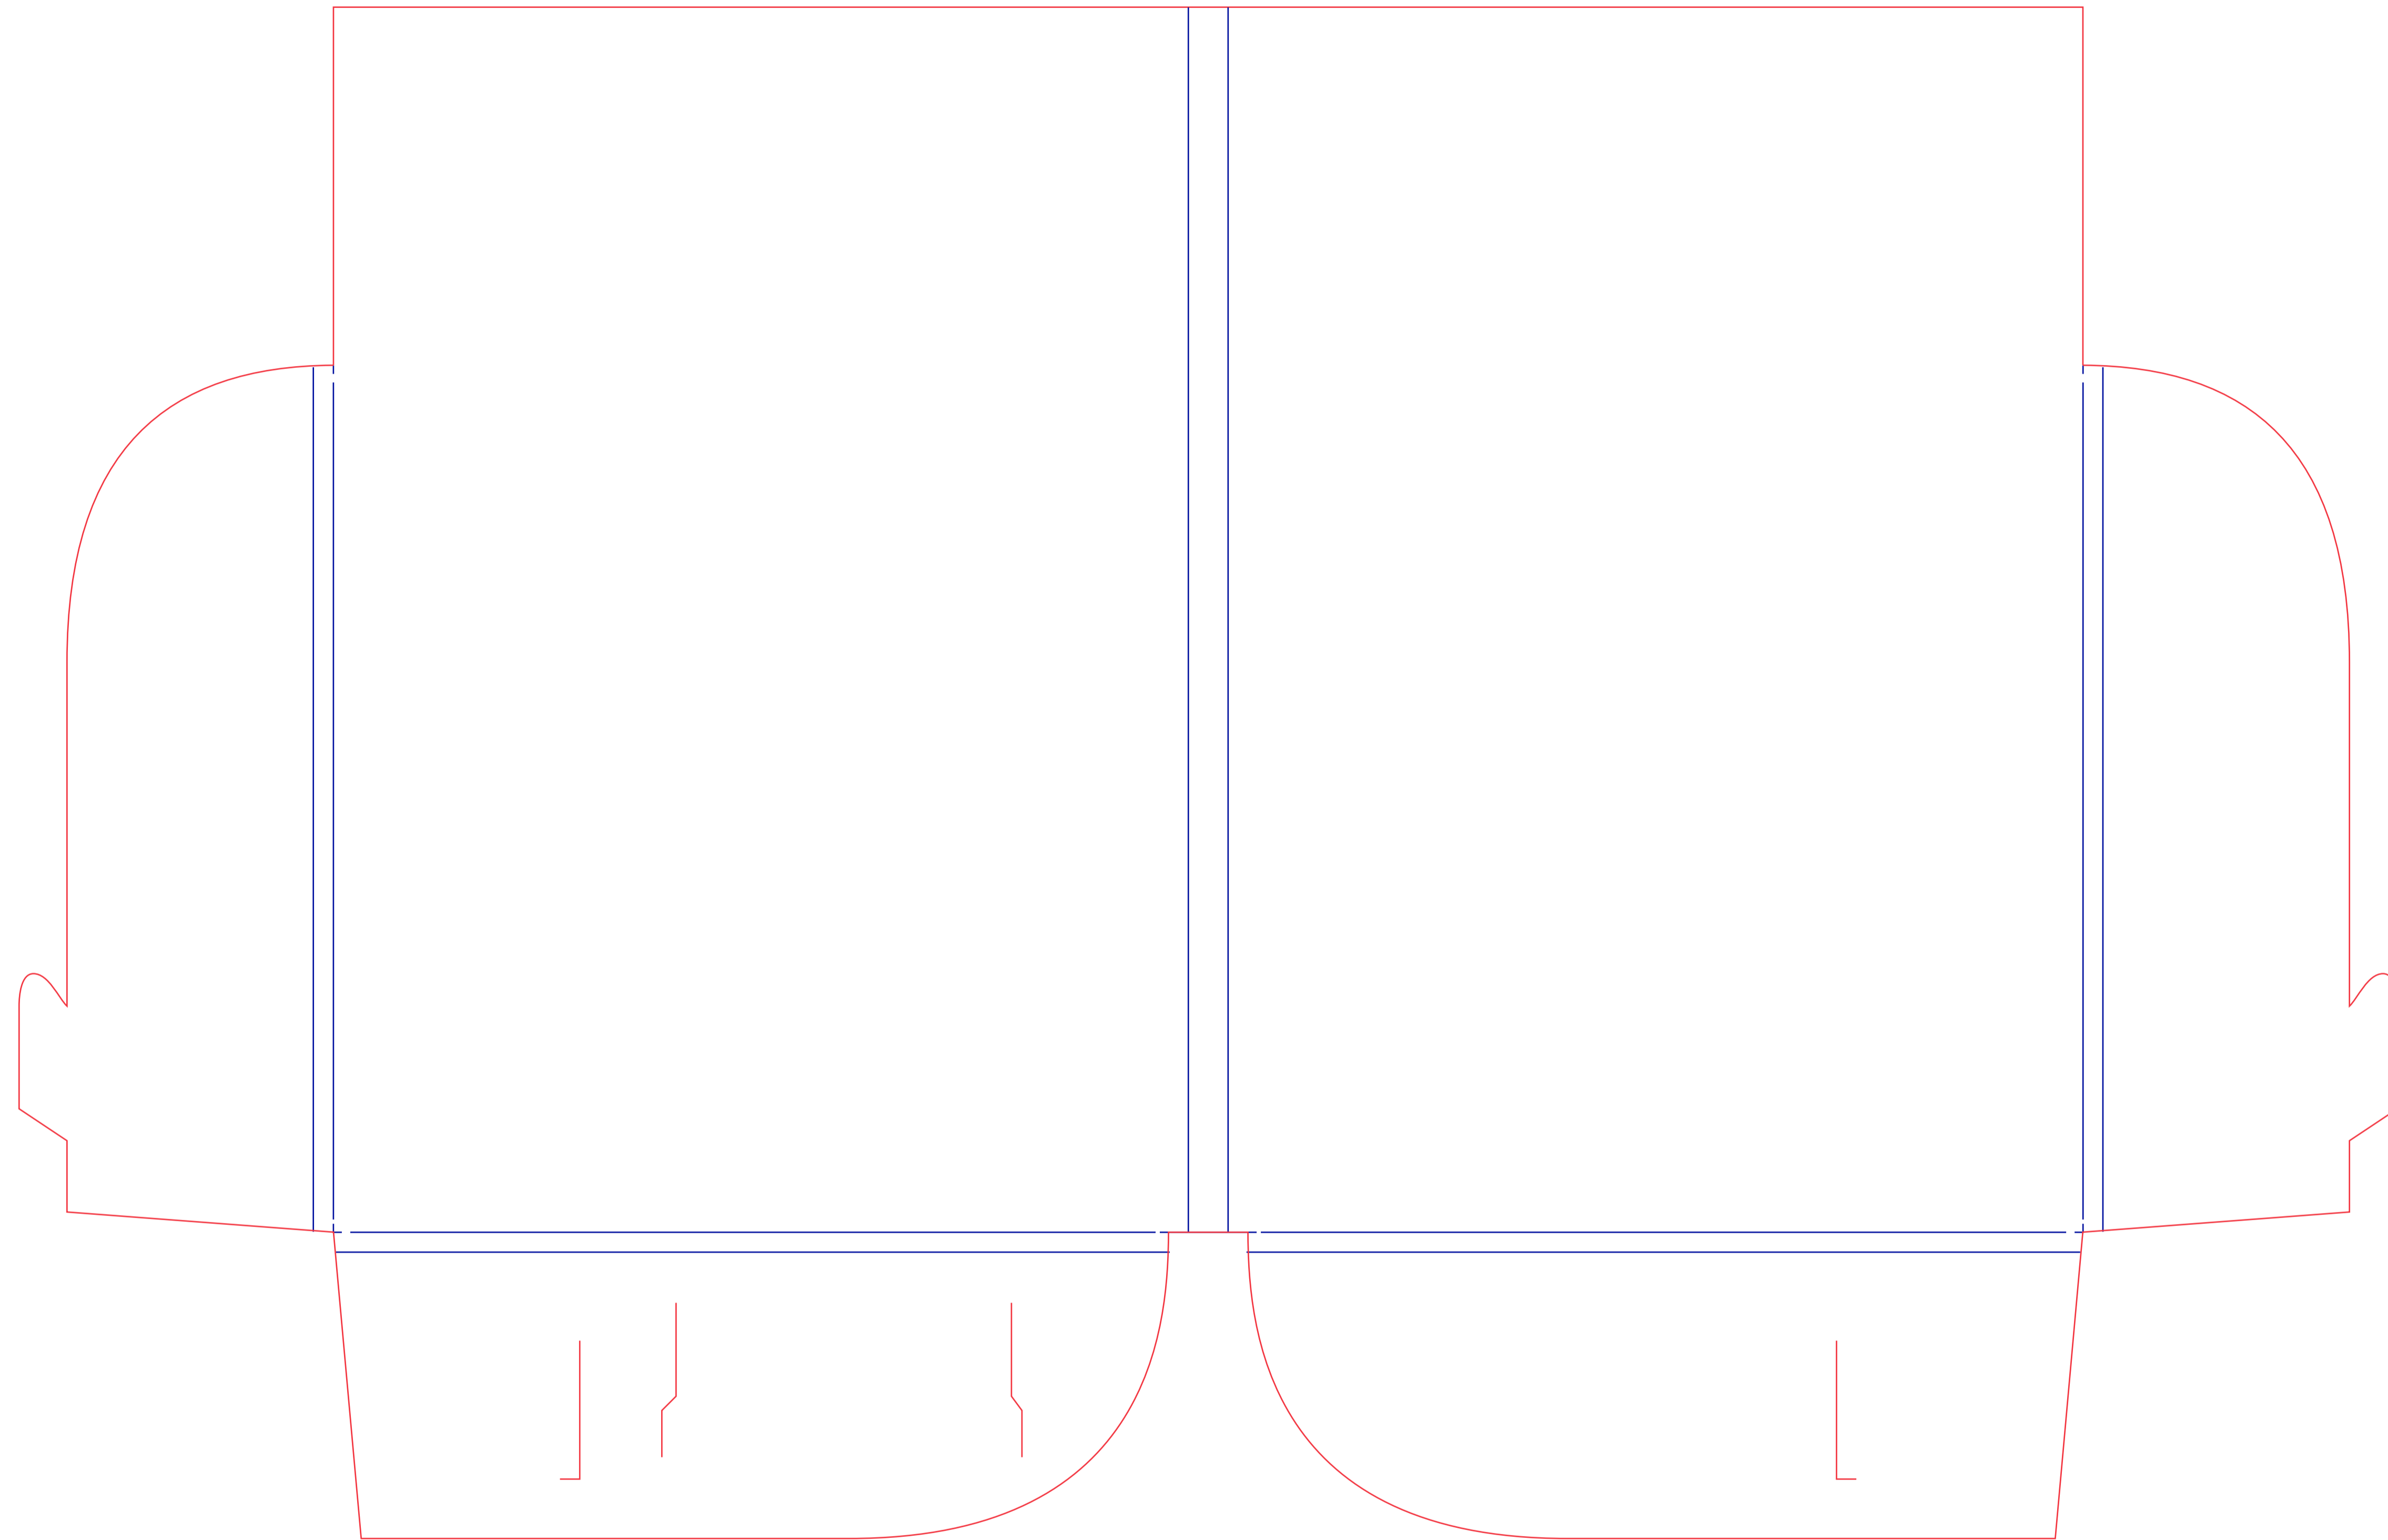

CODE:
PF-A4PDI10-03

PF Pg 89 | 10mm 100% Scale
p. 07 578 7506 | 219 Cameron Road, Tauranga 3110 | kaleprint.co.nz
Die-lines are property of Kale Print and cannot be reproduced without prior consent.

DESCRIPTION

FITS A4 Portrait
POCKET TYPE Double Interlocking
FORMED SIZE 215x308 mm (WxH)
FLAT SIZE 598x385 mm (WxH)
GUTTER SIZE 10mm
BUSINESS CARDS Landscape

CODE KEY

A4/A5/DL Fits Size
P/L Portrait / Landscape
S/D Single / Double Pocket
I/G/N Interlocking / Glued / No Form Tab
M Misc (Incl. Specialty Size & Multi Panel (3+))
5/10/15 Gusset Size (mm)