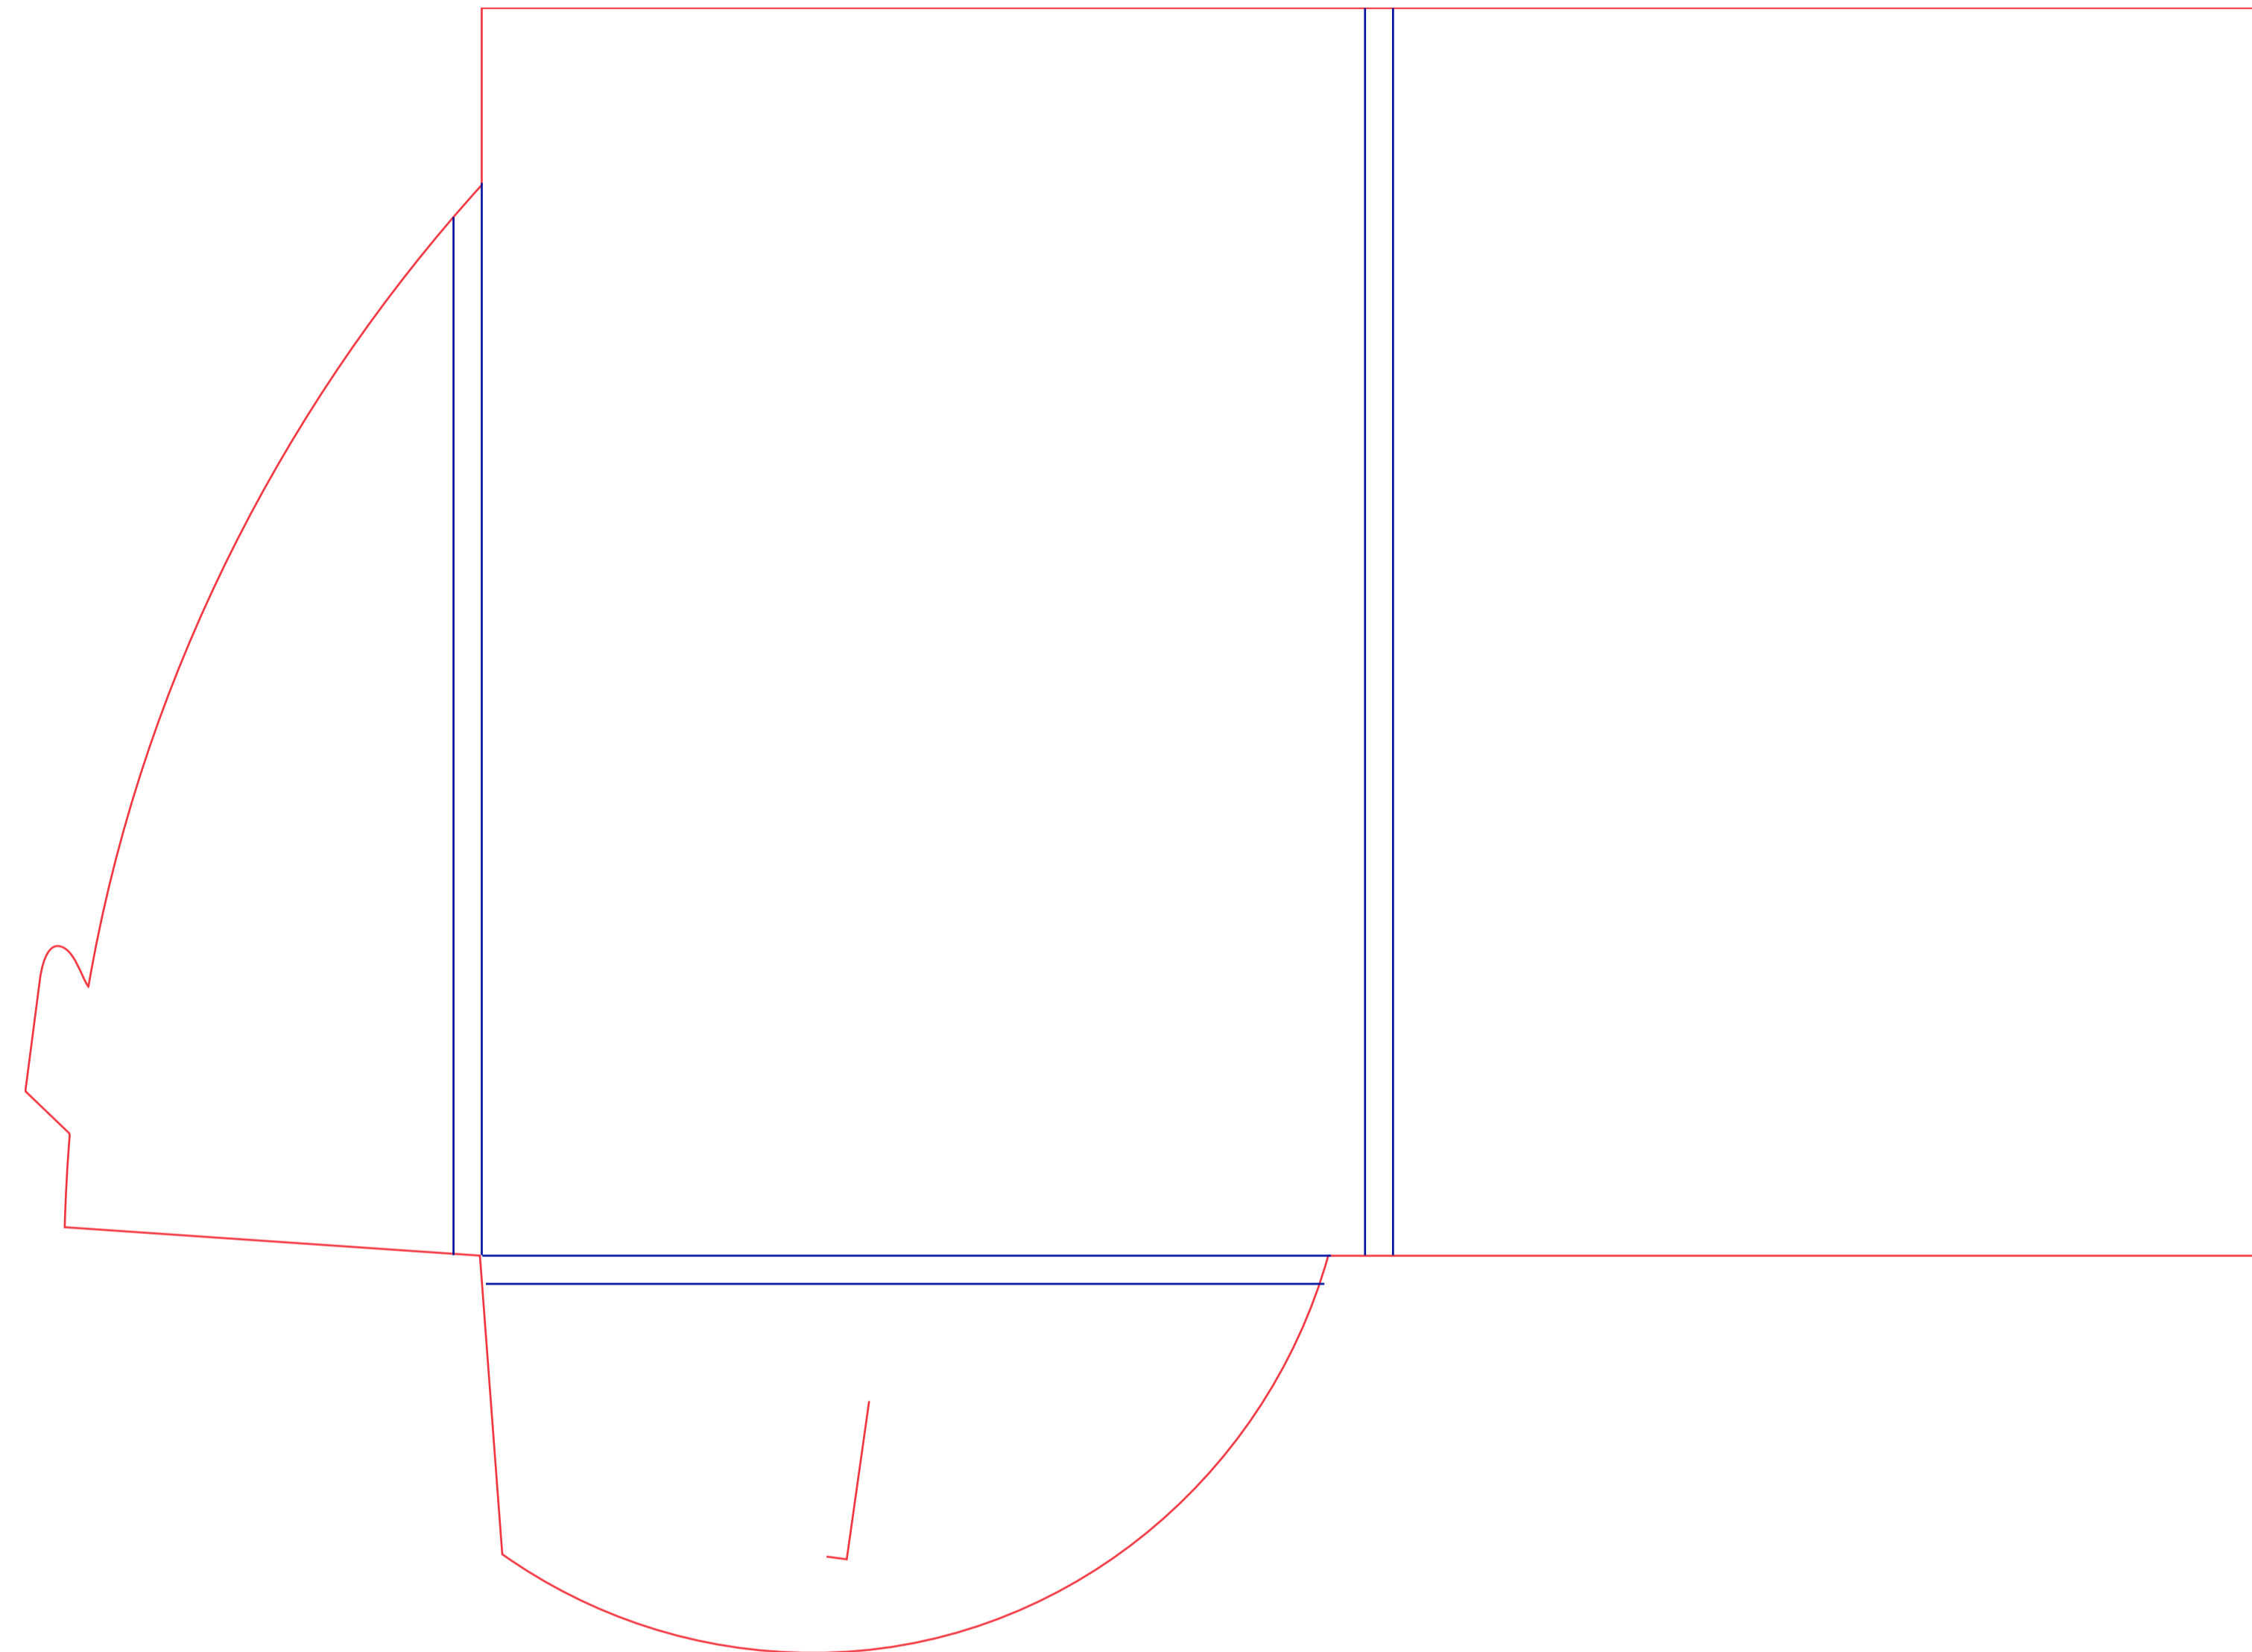

CODE:
PF-A5PSI5-02

PF Pg 107 | 10mm 100% Scale
p. 07 578 7506 | 219 Cameron Road, Tauranga 3110 | kaleprint.co.nz
Die-lines are property of Kale Print and cannot be reproduced without prior consent.

DESCRIPTION

FITS A5 Portrait
POCKET TYPE Single Interlocking
FORMED SIZE 157x221 mm (WxH)
FLAT SIZE 400x292 mm (WxH)
GUTTER SIZE 5mm
BUSINESS CARDS NA

CODE KEY

A4/A5/DL Fits Size
P/L Portrait / Landscape
S/D Single / Double Pocket
I/G/N Interlocking / Glued / No Form Tab
M Misc (Incl. Specialty Size & Multi Panel (3+))
5/10/15 Gusset Size (mm)