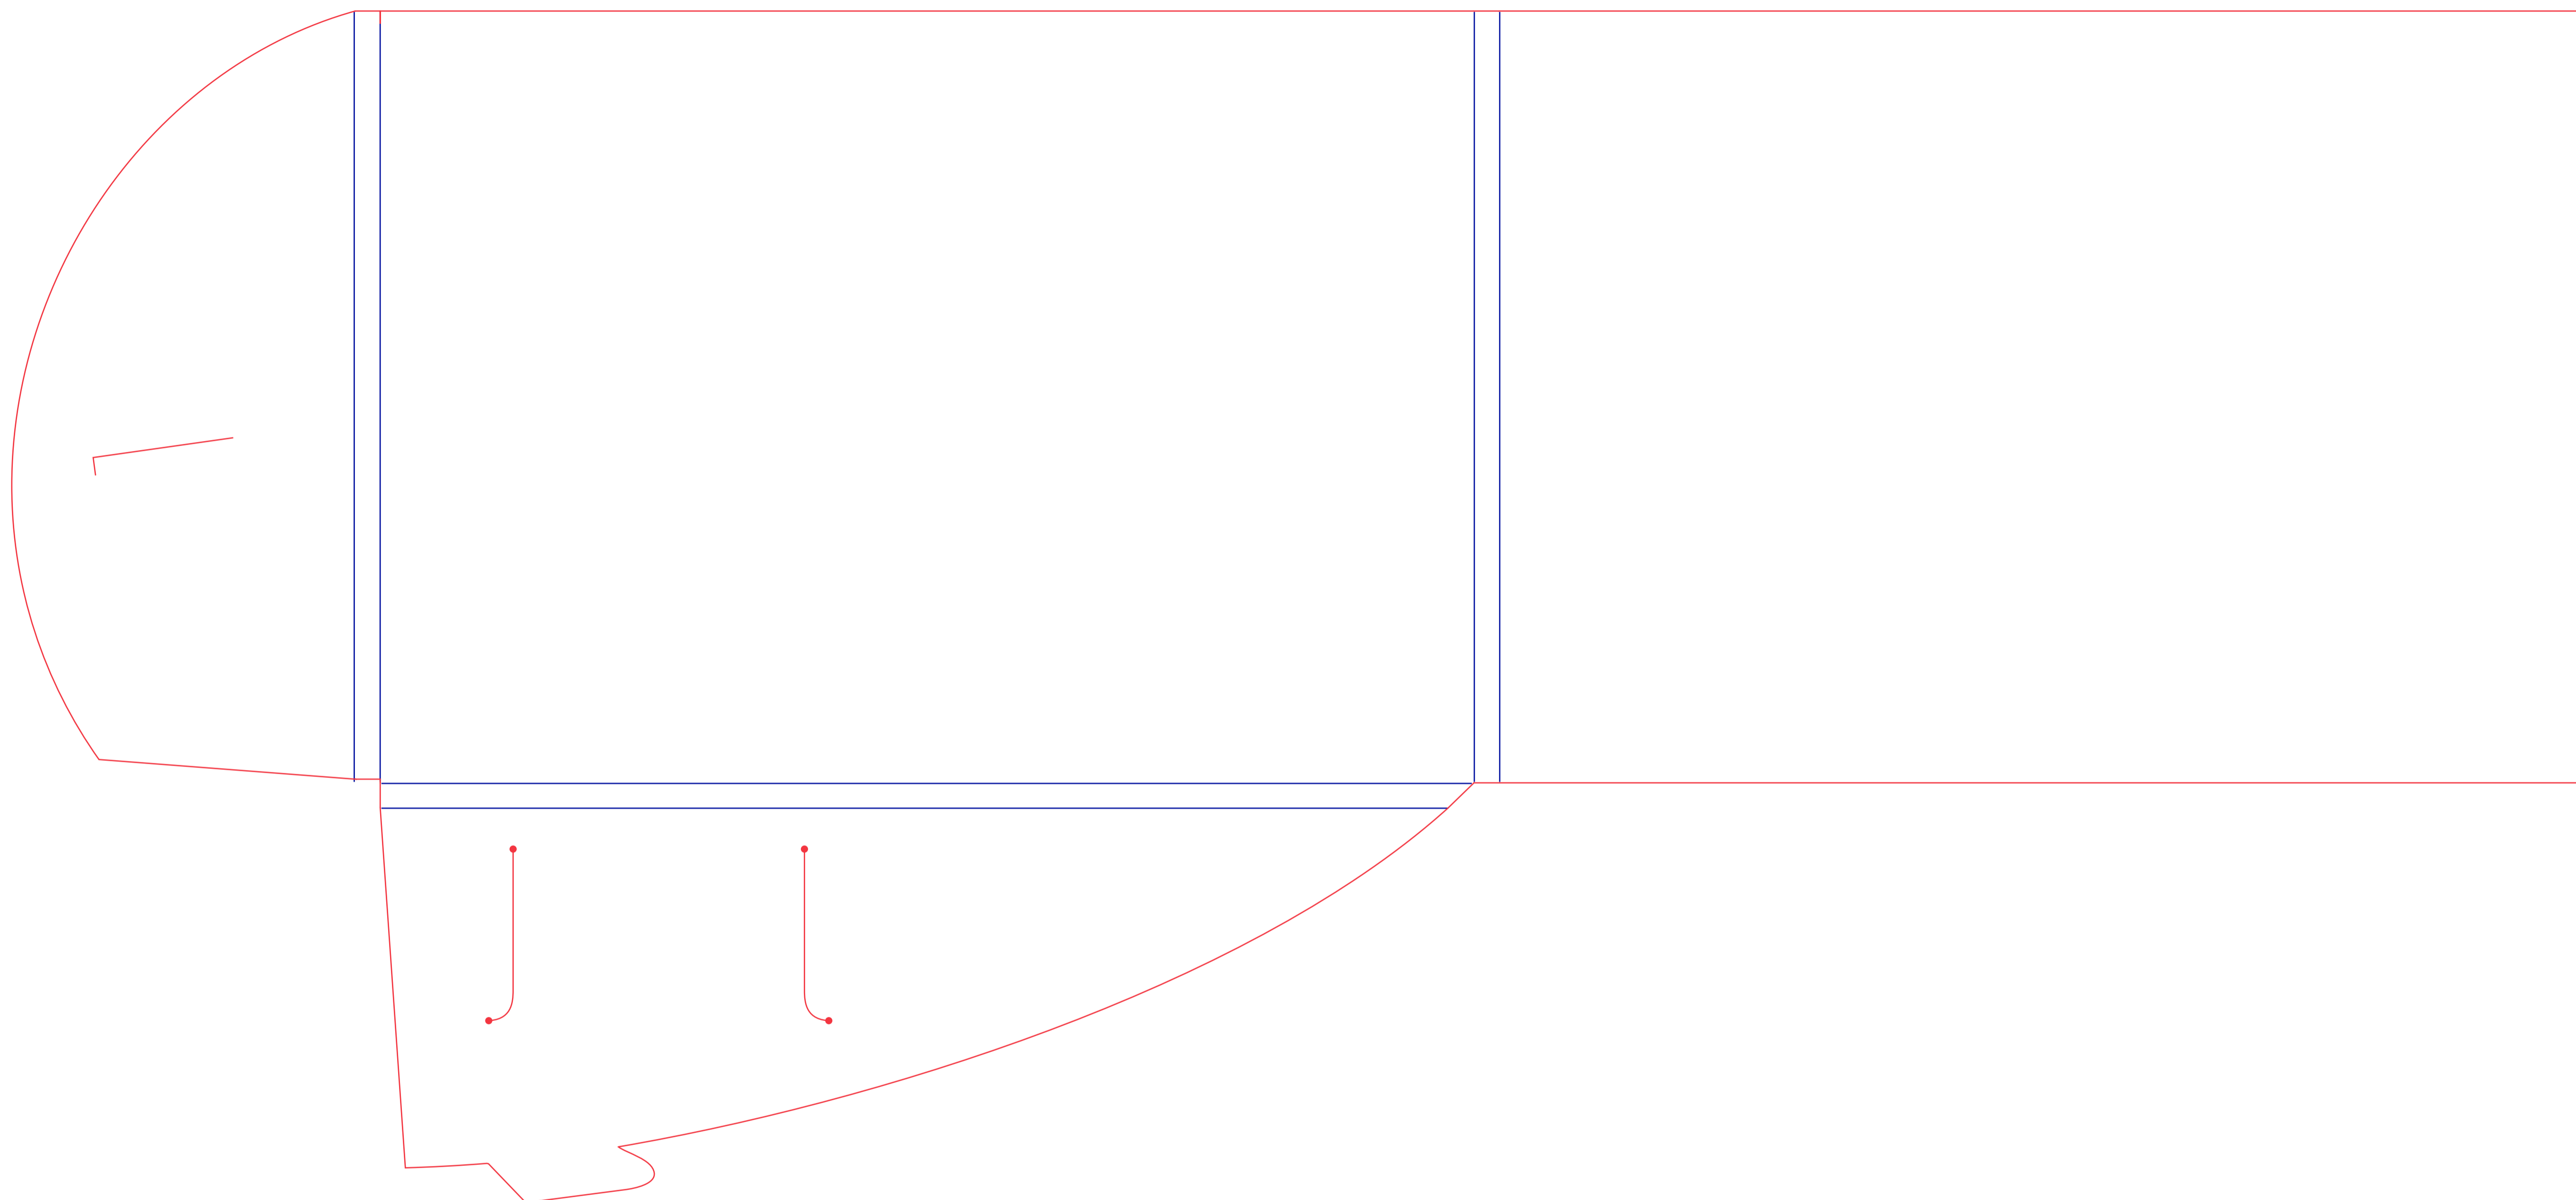

FITS A4 Landscape
POCKET TYPE Single Interlocking
FORMED SIZE 305x220 mm (WxH)
FLAT SIZE 685x310 mm (WxH)
GUTTER SIZE NA
BUSINESS CARDS NA

CODE KEY

A4/A5/DL Fits Size
P/L Portrait / Landscape
S/D Single / Double Pocket
I/G/N Interlocking / Glued / No Form Tab
M Misc (Incl. Specialty Size & Multi Panel (3+))
5/10/15 Gusset Size (mm)