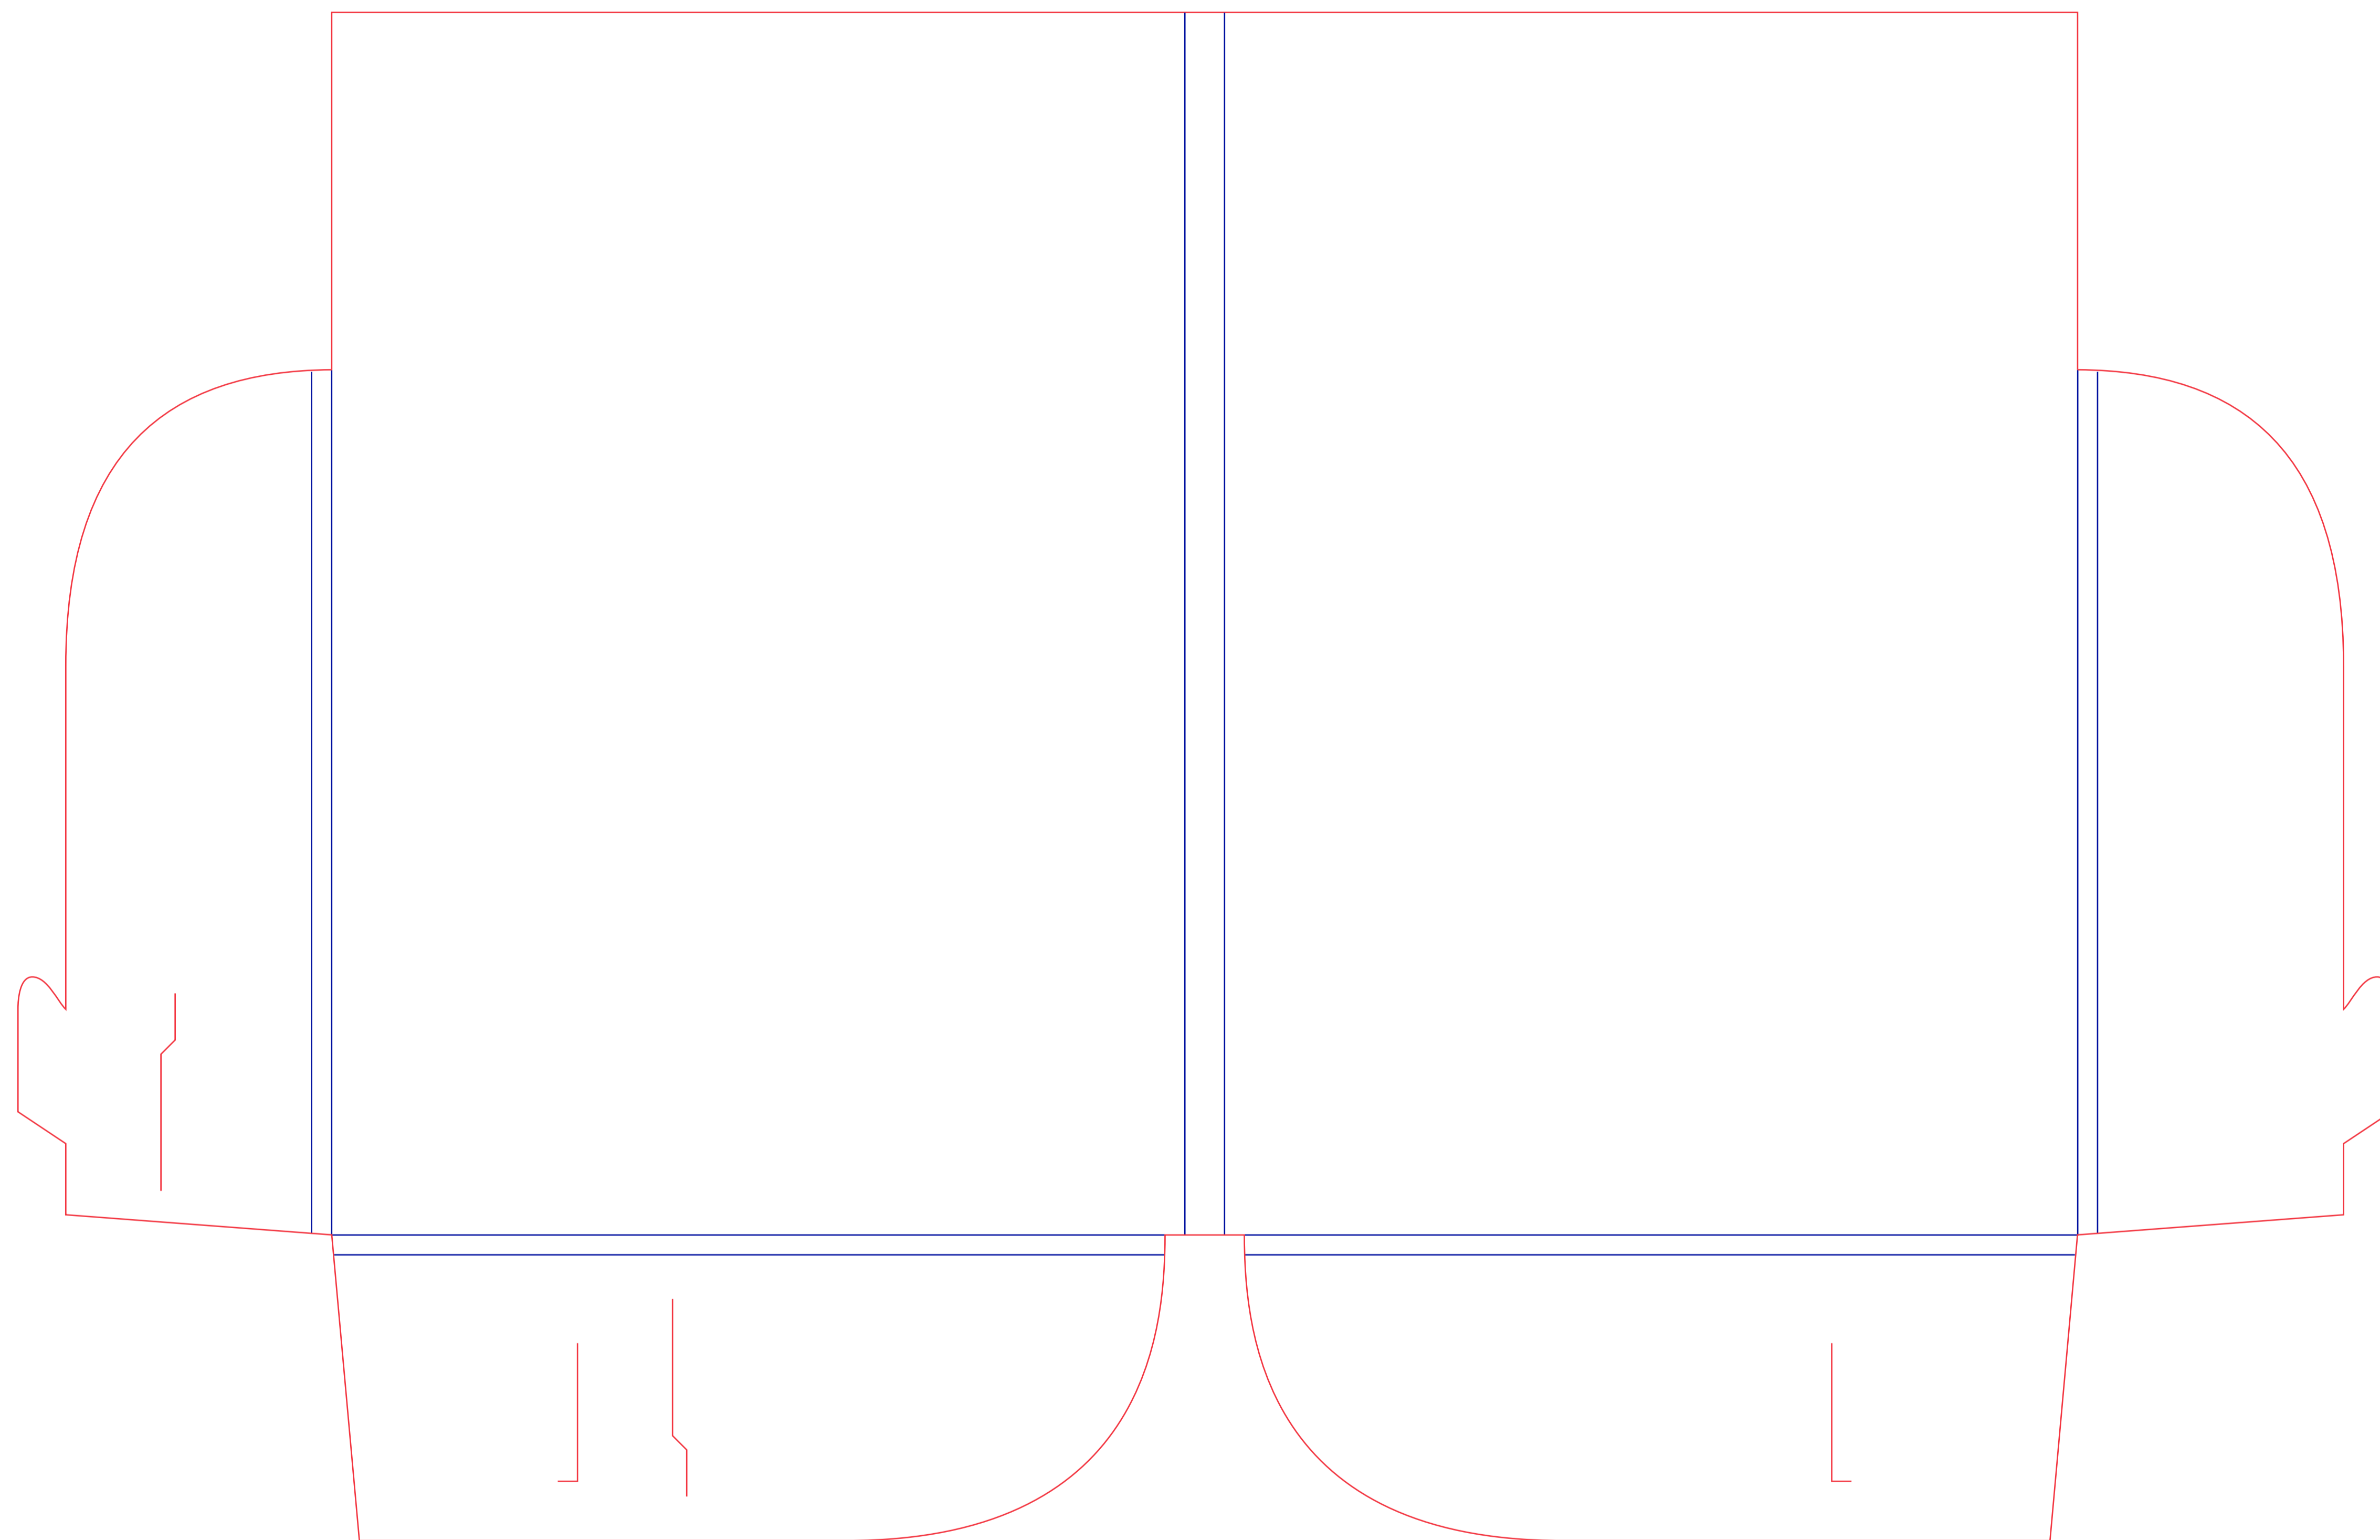

FITS A4 Portrait
POCKET TYPE Double Interlocking
FORMED SIZE 220x307 mm (WxH)
FLAT SIZE 608x417 mm (WxH)
GUTTER SIZE 10mm
BUSINESS CARDS (2) Landscape

CODE KEY

A4/A5/DL Fits Size
P/L Portrait / Landscape
S/D Single / Double Pocket
I/G/N Interlocking / Glued / No Form Tab
M Misc (Incl. Specialty Size & Multi Panel (3+))
5/10/15 Gusset Size (mm)